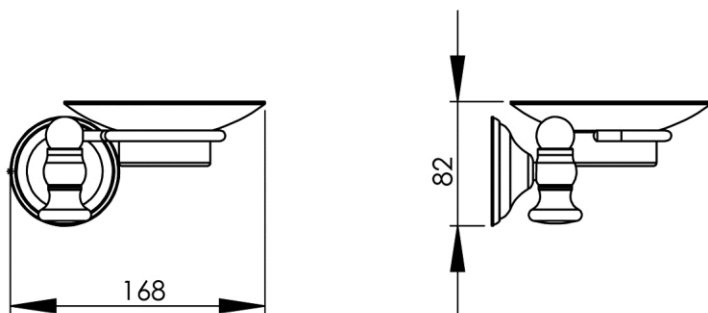

168 x 145 x 82 mm

6.61 x 5.71 x 3.23 inches

Dimensions (Width x Depth x Height)

Dimensions (Largeur x Profondeur x Hauteur)

Abmessungen (Breite x Tiefe x Höhe)

Dimensiones (Anchura x Profundidad x Altura)

Размеры (Ширина x Глубина x Высота)

Afmetingen (Breedte x Diepte x Hoogte)

GB Features

Monobloc accessory
Decorating surrounding of wall plate
3 fixing points per support plate, oblong holes
Direct fixing on the wall (no interface between the wall and the accessory)
No visible screw
Screws and wallplugs included