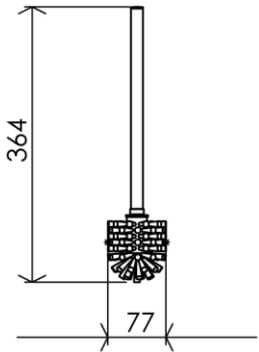

Dimensions (Width x Depth x Height)

Dimensions (Largeur x Profondeur x Hauteur)

Abmessungen (Breite x Tiefe x Höhe)

Dimensiones (Anchura x Profundidad x Altura)

Размеры (Ширина x Глубина x Высота)

Afmetingen (Breedte x Diepte x Hoogte)

77 x 77 x 364 mm

3.03 x 3.03 x 14.33 inches

0.175kg

GB Features

This spare toilet brush is adaptable to all of our short toilet brush models
More economical and environmentally friendly, this toilet brush is the solution to refresh your WC at a lower cost
Brush head can be replaced without changing the handle
Bristles fitted on bronze collars to avoid oxydation