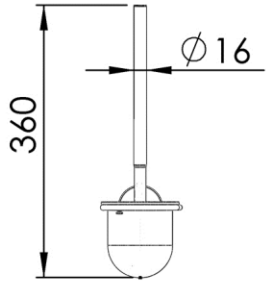

107 x 153 x 360 mm

4.21 x 6.02 x 14.17 inches

0.4589kg

Dimensions (Width x Depth x Height)

Dimensions (Largeur x Profondeur x Hauteur)

Abmessungen (Breite x Tiefe x Höhe)

Dimensiones (Anchura x Profundidad x Altura)

Размеры (Ширина x Глубина x Высота)

Afmetingen (Breedte x Diepte x Hoogte)

GB Features

Monobloc accessory
 3 fixing points per support plate, oblong holes
 Direct fixing on the wall (no interface between the wall and the accessory)
 No visible screw
 Brush head can be replaced without changing the handle
 Bristles fitted on bronze collars to avoid oxydation
 WC brush head color : White
 Screws and wallplugs included