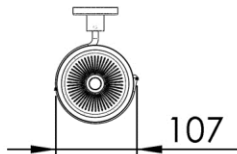

107 x 153 x 360 mm

4.21 x 6.02 x 14.17 inches

0.4589kg

Dimensions (Width x Depth x Height)

Dimensions (Largeur x Profondeur x Hauteur)

Abmessungen (Breite x Tiefe x Höhe)

Dimensiones (Anchura x Profundidad x Altura)

Размеры (Ширина x Глубина x Высота)

Afmetingen (Breedte x Diepte x Hoogte)

GB Features

Monobloc accessory
3 fixing points per support plate, oblong holes
Direct fixing on the wall (no interface between the wall and the accessory)
No visible screw
Brush head can be replaced without changing the handle
Bristles fitted on bronze collars to avoid oxydation
WC brush head color : Black
Screws and wallplugs included