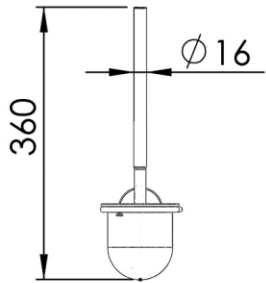

107 x 153 x 360 mm

4.21 x 6.02 x 14.17 inches

0.4589kg

Dimensions (Width x Depth x Height)

Dimensions (Largeur x Profondeur x Hauteur)

Abmessungen (Breite x Tiefe x Höhe)

Dimensiones (Anchura x Profundidad x Altura)

Размеры (Ширина x Глубина x Высота)

Afmetingen (Breedte x Diepte x Hoogte)

GB Features

Monobloc accessory
3 fixing points per support plate, oblong holes
Direct fixing on the wall (no interface between the wall and the accessory)
No visible screw
Brush head can be replaced without changing the handle
Bristles fitted on bronze collars to avoid oxydation
WC brush head color : Black
Screws and wallplugs included