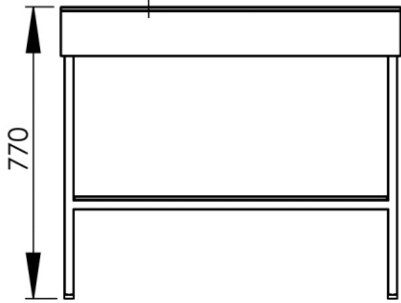

- GB** Vanity unit 90 x 50cm - Finish Matt white & Kos White
- FR** Meuble vasque 90 x 50cm - Finition Blanc mat & Blanc Kos
- DE** Waschtischmöbel 90 x 50cm - Endfertigung Mattweiss & Weiss Kos
- ES** Mueble para lavabo 90 x 50cm - Acabados Blanco mate & Blanco Kos
- RU** Столешница под раковину 90 x 50cm - Конечная обработка Белый матовый & Белый Кос
- NL** Wastafelmeubel 90 x 50cm - Uitvoering Wit mat & Wit Kos

Façade à définir:

- Couleur
- Variante porte-serviettes

Plateau supérieur à définir :

- Couleur
- Variante vasque(s)

900 x 500 x 770 mm

35.43 x 19.69 x 30.31 inches

Dimensions (Width x Depth x Height)

Dimensions (Largeur x Profondeur x Hauteur)

Abmessungen (Breite x Tiefe x Höhe)

Dimensiones (Anchura x Profundidad x Altura)

Размеры (Ширина x Глубина x Высота)

Afmetingen (Breedte x Diepte x Hoogte)

Features

- Installation type: To stand
- Drilling plan: To be defined at the order
- Customizable Tray Color: Kos White / Ingo Black / Arizona Beige / London Gray / Commodore Green / Jaipur Red / Antrim Gray / Brome Gray (other finish on request)
- Customizable structure color: Matt black / Matt white / Supreme Gold / Timeless Rust (other finish on request)
- Possibility of installation of basin: Yes
- Possibility of installation of faucets: Yes
- Possibility of installing accessories: Yes
- Surface type: Nanotechnology composite
- Touch type: Silky
- Color type: Deep and intense
- Reflectivity: Low, extremely matte surface
- Waterproof: Yes
- Antistatic: Yes
- Anti-fingerprint: Yes
- Light resistance: Yes
- Mold resistance: Yes
- Impact resistance: Yes
- Scratch and abrasion resistance: Yes
- Resistance to dry heat: Yes
- Resistance to solvents and household products: Yes
- Enhanced antibacterial properties: Yes
- Visible screws: No
- Comes assembled: Yes
- Possibility of wall mounting: Yes
- Wall reinforcement to be provided for installation: No
- Complements: Screws and dowels included