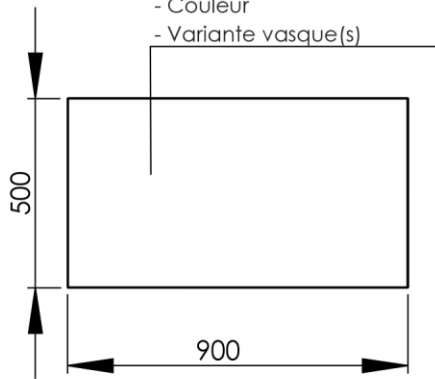

- GB** Vanity unit 90 x 50cm - Finish Matt white & Kos White
- FR** Meuble vasque 90 x 50cm - Finition Blanc mat & Blanc Kos
- DE** Waschtischmöbel 90 x 50cm - Endfertigung Mattweiss & Weiss Kos
- ES** Mueble para lavabo 90 x 50cm - Acabados Blanco mate & Blanco Kos
- RU** Столешница под раковину 90 x 50cm - Конечная обработка Белый матовый & Белый Кос
- NL** Wastafelmeubel 90 x 50cm - Uitvoering Wit mat & Wit Kos

Façade à définir:

- Couleur
- Variante porte-serviettes

Plateau supérieur à définir :

- Couleur
- Variante vasque(s)

900 x 500 x 770 mm

35.43 x 19.69 x 30.31 inches

Dimensions (Width x Depth x Height)

Dimensions (Largeur x Profondeur x Hauteur)

Abmessungen (Breite x Tiefe x Höhe)

Dimensiones (Anchura x Profundidad x Altura)

Размеры (Ширина x Глубина x Высота)

Afmetingen (Breedte x Diepte x Hoogte)

Features

- Installation type: To stand
- Drilling plan: To be defined at the order
- Customizable Tray Color: Kos White / Ingo Black / Arizona Beige / London Gray / Commodore Green / Jaipur Red / Antrim Gray / Brome Gray (other finish on request)
- Customizable structure color: Matt black / Matt white / Supreme Gold / Timeless Rust (other finish on request)
- Possibility of installation of basin: Yes
- Possibility of installation of faucets: Yes
- Possibility of installing accessories: Yes
- Surface type: Nanotechnology composite
- Touch type: Silky
- Color type: Deep and intense
- Reflectivity: Low, extremely matte surface
- Waterproof: Yes
- Antistatic: Yes
- Anti-fingerprint: Yes
- Light resistance: Yes
- Mold resistance: Yes
- Impact resistance: Yes
- Scratch and abrasion resistance: Yes
- Resistance to dry heat: Yes
- Resistance to solvents and household products: Yes
- Enhanced antibacterial properties: Yes
- Visible screws: No
- Comes assembled: Yes
- Possibility of wall mounting: Yes
- Wall reinforcement to be provided for installation: No
- Complements: Screws and dowels included