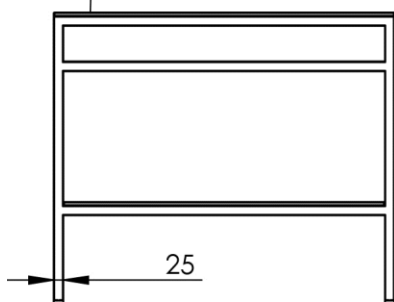

- GB** Vanity unit 90 x 50cm - Finish Supreme Gold & Kos White
- FR** Meuble vasque 90 x 50cm - Finition Supreme Gold & Blanc Kos
- DE** Waschtischmöbel 90 x 50cm - Endfertigung Supreme Gold & Weiss Kos
- ES** Mueble para lavabo 90 x 50cm - Acabados Supreme Gold & Blanco Kos
- RU** Столешница под раковину 90 x 50cm - Конечная обработка Супрем Голд & Белый Кос
- NL** Wastafelmeubel 90 x 50cm - Uittoering Supreme Goud & Wit Kos

Plateau supérieur à définir :

- Couleur
- Variante vasque(s)

900 x 500 x 770 mm

35.43 x 19.69 x 30.31 inches

Dimensions (Width x Depth x Height)

Dimensions (Largeur x Profondeur x Hauteur)

Abmessungen (Breite x Tiefe x Höhe)

Dimensiones (Anchura x Profundidad x Altura)

Размеры (Ширина x Глубина x Высота)

Afmetingen (Breedte x Diepte x Hoogte)

Features

- Installation type: To stand
- Drilling plan: To be defined at the order
- Customizable Tray Color: Kos White / Ingo Black / Arizona Beige / London Gray / Commodore Green / Jaipur Red / Antrim Gray / Brome Gray (other finish on request)
- Customizable structure color: Matt black / Matt white / Supreme Gold / Timeless Rust (other finish on request)
- Possibility of installation of basin: Yes
- Possibility of installation of faucets: Yes
- Possibility of installing accessories: Yes
- Surface type: Nanotechnology composite
- Touch type: Silky
- Color type: Deep and intense
- Reflectivity: Low, extremely matte surface
- Waterproof: Yes
- Antistatic: Yes
- Anti-fingerprint: Yes
- Light resistance: Yes
- Mold resistance: Yes
- Impact resistance: Yes
- Scratch and abrasion resistance: Yes
- Resistance to dry heat: Yes
- Resistance to solvents and household products: Yes
- Enhanced antibacterial properties: Yes
- Visible screws: No
- Comes assembled: Yes
- Possibility of wall mounting: Yes
- Wall reinforcement to be provided for installation: No
- Complements: Screws and dowels included