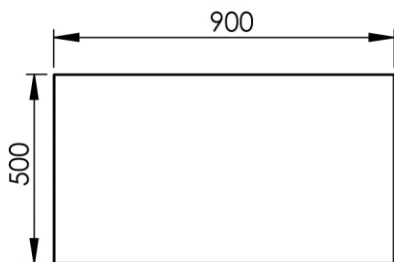

- GB** Vanity unit 90 x 50cm - Finish Supreme Gold & Kos White
- FR** Meuble vasque 90 x 50cm - Finition Supreme Gold & Blanc Kos
- DE** Waschtischmöbel 90 x 50cm - Endfertigung Supreme Gold & Weiss Kos
- ES** Mueble para lavabo 90 x 50cm - Acabados Supreme Gold & Blanco Kos
- RU** Столешница под раковину 90 x 50cm - Конечная обработка Супрем Голд & Белый Кос
- NL** Wastafelmeubel 90 x 50cm - Uittoering Supreme Goud & Wit Kos

Plateau supérieur à définir :

- Couleur
- Variante vasque(s)

900 x 500 x 770 mm

35.43 x 19.69 x 30.31 inches

Dimensions (Width x Depth x Height)

Dimensions (Largeur x Profondeur x Hauteur)

Abmessungen (Breite x Tiefe x Höhe)

Dimensiones (Anchura x Profundidad x Altura)

Размеры (Ширина x Глубина x Высота)

Afmetingen (Breedte x Diepte x Hoogte)

Features

- Installation type: To stand
- Drilling plan: To be defined at the order
- Customizable Tray Color: Kos White / Ingo Black / Arizona Beige / London Gray / Commodore Green / Jaipur Red / Antrim Gray / Brome Gray (other finish on request)
- Customizable structure color: Matt black / Matt white / Supreme Gold / Timeless Rust (other finish on request)
- Possibility of installation of basin: Yes
- Possibility of installation of faucets: Yes
- Possibility of installing accessories: Yes
- Surface type: Nanotechnology composite
- Touch type: Silky
- Color type: Deep and intense
- Reflectivity: Low, extremely matte surface
- Waterproof: Yes
- Antistatic: Yes
- Anti-fingerprint: Yes
- Light resistance: Yes
- Mold resistance: Yes
- Impact resistance: Yes
- Scratch and abrasion resistance: Yes
- Resistance to dry heat: Yes
- Resistance to solvents and household products: Yes
- Enhanced antibacterial properties: Yes
- Visible screws: No
- Comes assembled: Yes
- Possibility of wall mounting: Yes
- Wall reinforcement to be provided for installation: No
- Complements: Screws and dowels included