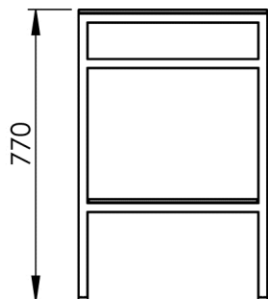

- GB** Vanity unit 90 x 50cm - Finish Supreme Gold & Kos White
- FR** Meuble vasque 90 x 50cm - Finition Supreme Gold & Blanc Kos
- DE** Waschtischmöbel 90 x 50cm - Endfertigung Supreme Gold & Weiss Kos
- ES** Mueble para lavabo 90 x 50cm - Acabados Supreme Gold & Blanco Kos
- RU** Столешница под раковину 90 x 50cm - Конечная обработка Супрем Голд & Белый Кос
- NL** Wastafelmeubel 90 x 50cm - Uittoering Supreme Goud & Wit Kos

Plateau supérieur à définir :

- Couleur
- Variante vasque(s)

900 x 500 x 770 mm

35.43 x 19.69 x 30.31 inches

Dimensions (Width x Depth x Height)

Dimensions (Largeur x Profondeur x Hauteur)

Abmessungen (Breite x Tiefe x Höhe)

Dimensiones (Anchura x Profundidad x Altura)

Размеры (Ширина x Глубина x Высота)

Afmetingen (Breedte x Diepte x Hoogte)

Features

- Installation type: To stand
- Drilling plan: To be defined at the order
- Customizable Tray Color: Kos White / Ingo Black / Arizona Beige / London Gray / Commodore Green / Jaipur Red / Antrim Gray / Brome Gray (other finish on request)
- Customizable structure color: Matt black / Matt white / Supreme Gold / Timeless Rust (other finish on request)
- Possibility of installation of basin: Yes
- Possibility of installation of faucets: Yes
- Possibility of installing accessories: Yes
- Surface type: Nanotechnology composite
- Touch type: Silky
- Color type: Deep and intense
- Reflectivity: Low, extremely matte surface
- Waterproof: Yes
- Antistatic: Yes
- Anti-fingerprint: Yes
- Light resistance: Yes
- Mold resistance: Yes
- Impact resistance: Yes
- Scratch and abrasion resistance: Yes
- Resistance to dry heat: Yes
- Resistance to solvents and household products: Yes
- Enhanced antibacterial properties: Yes
- Visible screws: No
- Comes assembled: Yes
- Possibility of wall mounting: Yes
- Wall reinforcement to be provided for installation: No
- Complements: Screws and dowels included