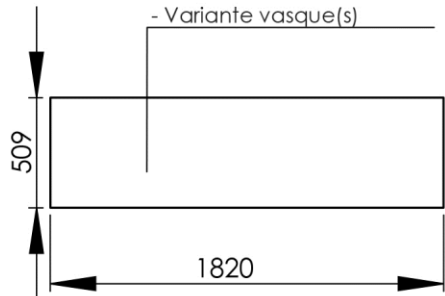

- GB** Vanity unit 180 x 50cm - Finish Matt white & Kos White
- FR** Meuble vasque 180 x 50cm - Finition Blanc mat & Blanc Kos
- DE** Waschtischmöbel 180 x 50cm - Endfertigung Mattweiss & Weiss Kos
- ES** Mueble para lavabo 180 x 50cm - Acabados Blanco mate & Blanco Kos
- RU** Столешница под раковину 180 x 50cm - Конечная обработка Белый матовый & Белый Кос
- NL** Wastafelmeubel 180 x 50cm - Uitvoering Wit mat & Wit Kos

Façade à définir:

- Couleur
- Variante porte-serviettes

Plateau supérieur à définir :

- Couleur
- Variante vasque(s)

1800 x 500 x 770 mm

70.87 x 19.69 x 30.31 inches

Dimensions (Width x Depth x Height)

Dimensions (Largeur x Profondeur x Hauteur)

Abmessungen (Breite x Tiefe x Höhe)

Dimensiones (Anchura x Profundidad x Altura)

Размеры (Ширина x Глубина x Высота)

Afmetingen (Breedte x Diepte x Hoogte)

Features

- Installation type: To stand
- Drilling plan: To be defined at the order
- Customizable Tray Color: Kos White / Ingo Black / Arizona Beige / London Gray / Commodore Green / Jaipur Red / Antrim Gray / Brome Gray (other finish on request)
- Customizable structure color: Matt black / Matt white / Supreme Gold / Timeless Rust (other finish on request)
- Possibility of installation of basin: Yes
- Possibility of installation of faucets: Yes
- Possibility of installing accessories: Yes
- Surface type: Nanotechnology composite
- Touch type: Silky
- Color type: Deep and intense
- Reflectivity: Low, extremely matte surface
- Waterproof: Yes
- Antistatic: Yes
- Anti-fingerprint: Yes
- Light resistance: Yes
- Mold resistance: Yes
- Impact resistance: Yes
- Scratch and abrasion resistance: Yes
- Resistance to dry heat: Yes
- Resistance to solvents and household products: Yes
- Enhanced antibacterial properties: Yes
- Visible screws: No
- Comes assembled: Yes
- Possibility of wall mounting: Yes
- Wall reinforcement to be provided for installation: No
- Complements: Screws and dowels included