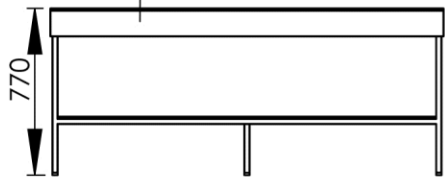

- GB** Vanity unit 180 x 50cm - Finish Matt white & Kos White
- FR** Meuble vasque 180 x 50cm - Finition Blanc mat & Blanc Kos
- DE** Waschtischmöbel 180 x 50cm - Endfertigung Mattweiss & Weiss Kos
- ES** Mueble para lavabo 180 x 50cm - Acabados Blanco mate & Blanco Kos
- RU** Столешница под раковину 180 x 50cm - Конечная обработка Белый матовый & Белый Кос
- NL** Wastafelmeubel 180 x 50cm - Uitvoering Wit mat & Wit Kos

Façade à définir:

- Couleur
- Variante porte-serviettes

Plateau supérieur à définir :

- Couleur
- Variante vasque(s)

1800 x 500 x 770 mm

70.87 x 19.69 x 30.31 inches

Dimensions (Width x Depth x Height)

Dimensions (Largeur x Profondeur x Hauteur)

Abmessungen (Breite x Tiefe x Höhe)

Dimensiones (Anchura x Profundidad x Altura)

Размеры (Ширина x Глубина x Высота)

Afmetingen (Breedte x Diepte x Hoogte)

Features

- Installation type: To stand
- Drilling plan: To be defined at the order
- Customizable Tray Color: Kos White / Ingo Black / Arizona Beige / London Gray / Commodore Green / Jaipur Red / Antrim Gray / Brome Gray (other finish on request)
- Customizable structure color: Matt black / Matt white / Supreme Gold / Timeless Rust (other finish on request)
- Possibility of installation of basin: Yes
- Possibility of installation of faucets: Yes
- Possibility of installing accessories: Yes
- Surface type: Nanotechnology composite
- Touch type: Silky
- Color type: Deep and intense
- Reflectivity: Low, extremely matte surface
- Waterproof: Yes
- Antistatic: Yes
- Anti-fingerprint: Yes
- Light resistance: Yes
- Mold resistance: Yes
- Impact resistance: Yes
- Scratch and abrasion resistance: Yes
- Resistance to dry heat: Yes
- Resistance to solvents and household products: Yes
- Enhanced antibacterial properties: Yes
- Visible screws: No
- Comes assembled: Yes
- Possibility of wall mounting: Yes
- Wall reinforcement to be provided for installation: No
- Complements: Screws and dowels included