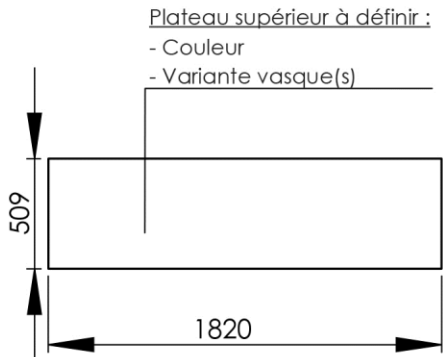

- GB** Vanity unit 180 x 50cm - Finish Matt black & Kos White
- FR** Meuble vasque 180 x 50cm - Finition Noir mat & Blanc Kos
- DE** Waschtischmöbel 180 x 50cm - Endfertigung Mattschwarz & Weiss Kos
- ES** Mueble para lavabo 180 x 50cm - Acabados Negro mate & Blanco Kos
- RU** Столешница под раковину 180 x 50cm - Конечная обработка Матовый черный & Белый Кос
- NL** Wastafelmeubel 180 x 50cm - Uitvoering Zwart mat & Wit Kos

Dimensions (Width x Depth x Height)

Dimensions (Largeur x Profondeur x Hauteur)

Abmessungen (Breite x Tiefe x Höhe)

Dimensiones (Anchura x Profundidad x Altura)

Размеры (Ширина x Глубина x Высота)

Afmetingen (Breedte x Diepte x Hoogte)

1800 x 500 x 770 mm

70.87 x 19.69 x 30.31 inches

Features

- Installation type: To stand
- Drilling plan: To be defined at the order
- Customizable Tray Color: Kos White / Ingo Black / Arizona Beige / London Gray / Commodore Green / Jaipur Red / Antrim Gray / Brome Gray (other finish on request)
- Customizable structure color: Matt black / Matt white / Supreme Gold / Timeless Rust (other finish on request)
- Possibility of installation of basin: Yes
- Possibility of installation of faucets: Yes
- Possibility of installing accessories: Yes
- Surface type: Nanotechnology composite
- Touch type: Silky
- Color type: Deep and intense
- Reflectivity: Low, extremely matte surface
- Waterproof: Yes
- Antistatic: Yes
- Anti-fingerprint: Yes
- Light resistance: Yes
- Mold resistance: Yes
- Impact resistance: Yes
- Scratch and abrasion resistance: Yes
- Resistance to dry heat: Yes
- Resistance to solvents and household products: Yes
- Enhanced antibacterial properties: Yes
- Visible screws: No
- Comes assembled: Yes
- Possibility of wall mounting: Yes
- Wall reinforcement to be provided for installation: No
- Complements: Screws and dowels included