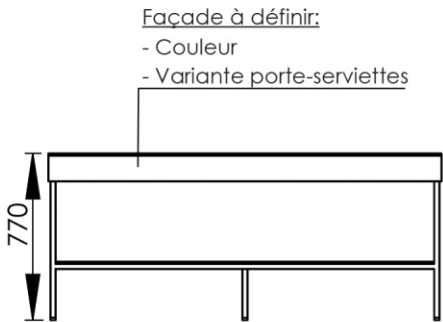

- GB** Vanity unit 180 x 50cm - Finish Matt black & Kos White
- FR** Meuble vasque 180 x 50cm - Finition Noir mat & Blanc Kos
- DE** Waschtischmöbel 180 x 50cm - Endfertigung Mattschwarz & Weiss Kos
- ES** Mueble para lavabo 180 x 50cm - Acabados Negro mate & Blanco Kos
- RU** Столешница под раковину 180 x 50cm - Конечная обработка Матовый черный & Белый Кос
- NL** Wastafelmeubel 180 x 50cm - Uitvoering Zwart mat & Wit Kos

Dimensions (Width x Depth x Height)

Dimensions (Largeur x Profondeur x Hauteur)

Abmessungen (Breite x Tiefe x Höhe)

Dimensiones (Anchura x Profundidad x Altura)

Размеры (Ширина x Глубина x Высота)

Afmetingen (Breedte x Diepte x Hoogte)

1800 x 500 x 770 mm

70.87 x 19.69 x 30.31 inches

Features

- Installation type: To stand
- Drilling plan: To be defined at the order
- Customizable Tray Color: Kos White / Ingo Black / Arizona Beige / London Gray / Commodore Green / Jaipur Red / Antrim Gray / Brome Gray (other finish on request)
- Customizable structure color: Matt black / Matt white / Supreme Gold / Timeless Rust (other finish on request)
- Possibility of installation of basin: Yes
- Possibility of installation of faucets: Yes
- Possibility of installing accessories: Yes
- Surface type: Nanotechnology composite
- Touch type: Silky
- Color type: Deep and intense
- Reflectivity: Low, extremely matte surface
- Waterproof: Yes
- Antistatic: Yes
- Anti-fingerprint: Yes
- Light resistance: Yes
- Mold resistance: Yes
- Impact resistance: Yes
- Scratch and abrasion resistance: Yes
- Resistance to dry heat: Yes
- Resistance to solvents and household products: Yes
- Enhanced antibacterial properties: Yes
- Visible screws: No
- Comes assembled: Yes
- Possibility of wall mounting: Yes
- Wall reinforcement to be provided for installation: No
- Complements: Screws and dowels included