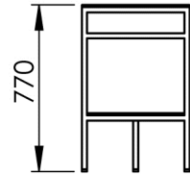

- GB** Vanity unit 180 x 50cm - Finish Matt black & Kos White
- FR** Meuble vasque 180 x 50cm - Finition Noir mat & Blanc Kos
- DE** Waschtischmöbel 180 x 50cm - Endfertigung Mattschwarz & Weiss Kos
- ES** Mueble para lavabo 180 x 50cm - Acabados Negro mate & Blanco Kos
- RU** Столешница под раковину 180 x 50cm - Конечная обработка Матовый черный & Белый Кос
- NL** Wastafelmeubel 180 x 50cm - Uitvoering Zwart mat & Wit Kos

Plateau supérieur à définir :

- Couleur
- Variante vasque(s)

1800 x 500 x 770 mm

70.87 x 19.69 x 30.31 inches

Dimensions (Width x Depth x Height)

Dimensions (Largeur x Profondeur x Hauteur)

Abmessungen (Breite x Tiefe x Höhe)

Dimensiones (Anchura x Profundidad x Altura)

Размеры (Ширина x Глубина x Высота)

Afmetingen (Breedte x Diepte x Hoogte)

Features

Installation type: To stand
 Drilling plan: To be defined at the order
 Customizable Tray Color: Kos White / Ingo Black / Arizona Beige / London Gray / Commodore Green / Jaipur Red / Antrim Gray / Brome Gray (other finish on request)
 Customizable structure color: Matt black / Matt white / Supreme Gold / Timeless Rust (other finish on request)
 Possibility of installation of basin: Yes
 Possibility of installation of faucets: Yes
 Possibility of installing accessories: Yes
 Surface type: Nanotechnology composite
 Touch type: Silky
 Color type: Deep and intense
 Reflectivity: Low, extremely matte surface
 Waterproof: Yes
 Antistatic: Yes
 Anti-fingerprint: Yes
 Light resistance: Yes
 Mold resistance: Yes
 Impact resistance: Yes
 Scratch and abrasion resistance: Yes
 Resistance to dry heat: Yes
 Resistance to solvents and household products: Yes
 Enhanced antibacterial properties: Yes
 Visible screws: No
 Comes assembled: Yes
 Possibility of wall mounting: Yes
 Wall reinforcement to be provided for installation: No
 Complements: Screws and dowels included