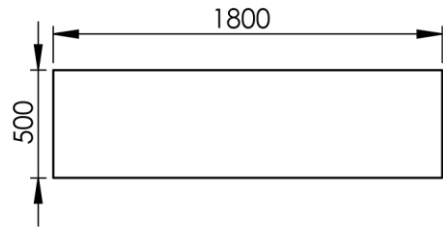

- GB** Vanity unit 180 x 50cm - Finish Matt black & Kos White
- FR** Meuble vasque 180 x 50cm - Finition Noir mat & Blanc Kos
- DE** Waschtischmöbel 180 x 50cm - Endfertigung Mattschwarz & Weiss Kos
- ES** Mueble para lavabo 180 x 50cm - Acabados Negro mate & Blanco Kos
- RU** Столешница под раковину 180 x 50cm - Конечная обработка Матовый черный & Белый Кос
- NL** Wastafelmeubel 180 x 50cm - Uitvoering Zwart mat & Wit Kos

Plateau supérieur à définir :

- Couleur
- Variante vasque(s)

1800 x 500 x 770 mm

70.87 x 19.69 x 30.31 inches

Dimensions (Width x Depth x Height)

Dimensions (Largeur x Profondeur x Hauteur)

Abmessungen (Breite x Tiefe x Höhe)

Dimensiones (Anchura x Profundidad x Altura)

Размеры (Ширина x Глубина x Высота)

Afmetingen (Breedte x Diepte x Hoogte)

Features

Installation type: To stand
 Drilling plan: To be defined at the order
 Customizable Tray Color: Kos White / Ingo Black / Arizona Beige / London Gray / Commodore Green / Jaipur Red / Antrim Gray / Brome Gray (other finish on request)
 Customizable structure color: Matt black / Matt white / Supreme Gold / Timeless Rust (other finish on request)
 Possibility of installation of basin: Yes
 Possibility of installation of faucets: Yes
 Possibility of installing accessories: Yes
 Surface type: Nanotechnology composite
 Touch type: Silky
 Color type: Deep and intense
 Reflectivity: Low, extremely matte surface
 Waterproof: Yes
 Antistatic: Yes
 Anti-fingerprint: Yes
 Light resistance: Yes
 Mold resistance: Yes
 Impact resistance: Yes
 Scratch and abrasion resistance: Yes
 Resistance to dry heat: Yes
 Resistance to solvents and household products: Yes
 Enhanced antibacterial properties: Yes
 Visible screws: No
 Comes assembled: Yes
 Possibility of wall mounting: Yes
 Wall reinforcement to be provided for installation: No
 Complements: Screws and dowels included