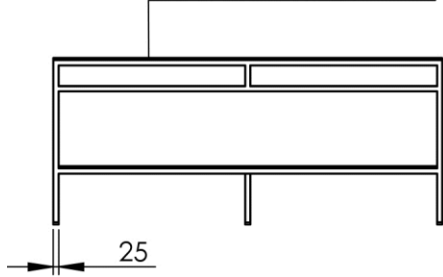

- GB** Vanity unit 180 x 50cm - Finish Matt black & Kos White
- FR** Meuble vasque 180 x 50cm - Finition Noir mat & Blanc Kos
- DE** Waschtischmöbel 180 x 50cm - Endfertigung Mattschwarz & Weiss Kos
- ES** Mueble para lavabo 180 x 50cm - Acabados Negro mate & Blanco Kos
- RU** Столешница под раковину 180 x 50cm - Конечная обработка Матовый черный & Белый Кос
- NL** Wastafelmeubel 180 x 50cm - Uitvoering Zwart mat & Wit Kos

Plateau supérieur à définir :

- Couleur
- Variante vasque(s)

1800 x 500 x 770 mm

70.87 x 19.69 x 30.31 inches

Dimensions (Width x Depth x Height)

Dimensions (Largeur x Profondeur x Hauteur)

Abmessungen (Breite x Tiefe x Höhe)

Dimensiones (Anchura x Profundidad x Altura)

Размеры (Ширина x Глубина x Высота)

Afmetingen (Breedte x Diepte x Hoogte)

Features

Installation type: To stand
 Drilling plan: To be defined at the order
 Customizable Tray Color: Kos White / Ingo Black / Arizona Beige / London Gray / Commodore Green / Jaipur Red / Antrim Gray / Brome Gray (other finish on request)
 Customizable structure color: Matt black / Matt white / Supreme Gold / Timeless Rust (other finish on request)
 Possibility of installation of basin: Yes
 Possibility of installation of faucets: Yes
 Possibility of installing accessories: Yes
 Surface type: Nanotechnology composite
 Touch type: Silky
 Color type: Deep and intense
 Reflectivity: Low, extremely matte surface
 Waterproof: Yes
 Antistatic: Yes
 Anti-fingerprint: Yes
 Light resistance: Yes
 Mold resistance: Yes
 Impact resistance: Yes
 Scratch and abrasion resistance: Yes
 Resistance to dry heat: Yes
 Resistance to solvents and household products: Yes
 Enhanced antibacterial properties: Yes
 Visible screws: No
 Comes assembled: Yes
 Possibility of wall mounting: Yes
 Wall reinforcement to be provided for installation: No
 Complements: Screws and dowels included