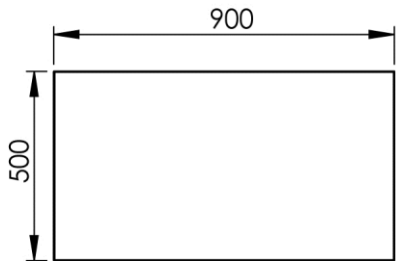

- GB** Vanity unit 90 x 50cm - Finish Matt white & Kos White
- FR** Meuble vasque 90 x 50cm - Finition Blanc mat & Blanc Kos
- DE** Waschtischmöbel 90 x 50cm - Endfertigung Mattweiss & Weiss Kos
- ES** Mueble para lavabo 90 x 50cm - Acabados Blanco mate & Blanco Kos
- RU** Столешница под раковину 90 x 50cm - Конечная обработка Белый матовый & Белый Кос
- NL** Wastafelmeubel 90 x 50cm - Uitvoering Wit mat & Wit Kos

Plateau supérieur à définir :

- Couleur
- Variante vasque(s)

Dimensions (Width x Depth x Height)

Dimensions (Largeur x Profondeur x Hauteur)

Abmessungen (Breite x Tiefe x Höhe)

Dimensiones (Anchura x Profundidad x Altura)

Размеры (Ширина x Глубина x Высота)

Afmetingen (Breedte x Diepte x Hoogte)

900 x 500 x 770 mm

35.43 x 19.69 x 30.31 inches

18.3638kg

Features

- Installation type: To stand
- Drilling plan: To be defined at the order
- Customizable Tray Color: Kos White / Ingo Black / Arizona Beige / London Gray / Commodore Green / Jaipur Red / Antrim Gray / Brome Gray (other finish on request)
- Customizable structure color: Matt black / Matt white / Supreme Gold / Timeless Rust (other finish on request)
- Possibility of installation of basin: Yes
- Possibility of installation of faucets: Yes
- Possibility of installing accessories: Yes
- Surface type: Nanotechnology composite
- Touch type: Silky
- Color type: Deep and intense
- Reflectivity: Low, extremely matte surface
- Waterproof: Yes
- Antistatic: Yes
- Anti-fingerprint: Yes
- Light resistance: Yes
- Mold resistance: Yes
- Impact resistance: Yes
- Scratch and abrasion resistance: Yes
- Resistance to dry heat: Yes
- Resistance to solvents and household products: Yes
- Enhanced antibacterial properties: Yes
- Visible screws: No
- Comes assembled: Yes
- Possibility of wall mounting: Yes
- Wall reinforcement to be provided for installation: No
- Complements: Screws and dowels included