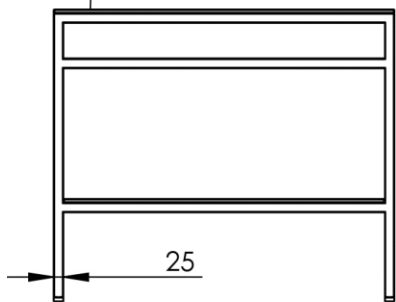

- GB** Vanity unit 90 x 50cm - Finish Matt white & Kos White
- FR** Meuble vasque 90 x 50cm - Finition Blanc mat & Blanc Kos
- DE** Waschtischmöbel 90 x 50cm - Endfertigung Mattweiss & Weiss Kos
- ES** Mueble para lavabo 90 x 50cm - Acabados Blanco mate & Blanco Kos
- RU** Столешница под раковину 90 x 50cm - Конечная обработка Белый матовый & Белый Кос
- NL** Wastafelmeubel 90 x 50cm - Uitvoering Wit mat & Wit Kos

Plateau supérieur à définir :

- Couleur
- Variante vasque(s)

Dimensions (Width x Depth x Height)

Dimensions (Largeur x Profondeur x Hauteur)

Abmessungen (Breite x Tiefe x Höhe)

Dimensiones (Anchura x Profundidad x Altura)

Размеры (Ширина x Глубина x Высота)

Afmetingen (Breedte x Diepte x Hoogte)

900 x 500 x 770 mm

35.43 x 19.69 x 30.31 inches

18.3638kg

Features

- Installation type: To stand
- Drilling plan: To be defined at the order
- Customizable Tray Color: Kos White / Ingo Black / Arizona Beige / London Gray / Commodore Green / Jaipur Red / Antrim Gray / Brome Gray (other finish on request)
- Customizable structure color: Matt black / Matt white / Supreme Gold / Timeless Rust (other finish on request)
- Possibility of installation of basin: Yes
- Possibility of installation of faucets: Yes
- Possibility of installing accessories: Yes
- Surface type: Nanotechnology composite
- Touch type: Silky
- Color type: Deep and intense
- Reflectivity: Low, extremely matte surface
- Waterproof: Yes
- Antistatic: Yes
- Anti-fingerprint: Yes
- Light resistance: Yes
- Mold resistance: Yes
- Impact resistance: Yes
- Scratch and abrasion resistance: Yes
- Resistance to dry heat: Yes
- Resistance to solvents and household products: Yes
- Enhanced antibacterial properties: Yes
- Visible screws: No
- Comes assembled: Yes
- Possibility of wall mounting: Yes
- Wall reinforcement to be provided for installation: No
- Complements: Screws and dowels included