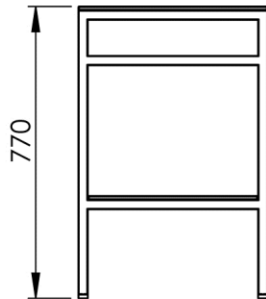

- GB** Vanity unit 90 x 50cm - Finish Matt white & Kos White
- FR** Meuble vasque 90 x 50cm - Finition Blanc mat & Blanc Kos
- DE** Waschtischmöbel 90 x 50cm - Endfertigung Mattweiss & Weiss Kos
- ES** Mueble para lavabo 90 x 50cm - Acabados Blanco mate & Blanco Kos
- RU** Столешница под раковину 90 x 50cm - Конечная обработка Белый матовый & Белый Кос
- NL** Wastafelmeubel 90 x 50cm - Uitvoering Wit mat & Wit Kos

Plateau supérieur à définir :

- Couleur
- Variante vasque(s)

Dimensions (Width x Depth x Height)

Dimensions (Largeur x Profondeur x Hauteur)

Abmessungen (Breite x Tiefe x Höhe)

Dimensiones (Anchura x Profundidad x Altura)

Размеры (Ширина x Глубина x Высота)

Afmetingen (Breedte x Diepte x Hoogte)

900 x 500 x 770 mm

35.43 x 19.69 x 30.31 inches

18.3638kg

Features

- Installation type: To stand
- Drilling plan: To be defined at the order
- Customizable Tray Color: Kos White / Ingo Black / Arizona Beige / London Gray / Commodore Green / Jaipur Red / Antrim Gray / Brome Gray (other finish on request)
- Customizable structure color: Matt black / Matt white / Supreme Gold / Timeless Rust (other finish on request)
- Possibility of installation of basin: Yes
- Possibility of installation of faucets: Yes
- Possibility of installing accessories: Yes
- Surface type: Nanotechnology composite
- Touch type: Silky
- Color type: Deep and intense
- Reflectivity: Low, extremely matte surface
- Waterproof: Yes
- Antistatic: Yes
- Anti-fingerprint: Yes
- Light resistance: Yes
- Mold resistance: Yes
- Impact resistance: Yes
- Scratch and abrasion resistance: Yes
- Resistance to dry heat: Yes
- Resistance to solvents and household products: Yes
- Enhanced antibacterial properties: Yes
- Visible screws: No
- Comes assembled: Yes
- Possibility of wall mounting: Yes
- Wall reinforcement to be provided for installation: No
- Complements: Screws and dowels included