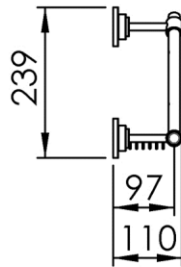

Dimensions (Width x Depth x Height)

Dimensions (Largeur x Profondeur x Hauteur)

Abmessungen (Breite x Tiefe x Höhe)

Dimensiones (Anchura x Profundidad x Altura)

Размеры (Ширина x Глубина x Высота)

Afmetingen (Breedte x Diepte x Hoogte)

486 x 110 x 239 mm

19.13 x 4.33 x 9.41 inches

1.03kg

GB Features

Monobloc accessory provided with a latticed soap basket
Possibility to install left or right
3 fixing points per support plate
Direct fixing on the wall (no interface between the wall and the accessory)
No visible screw
Screws and wallplugs included