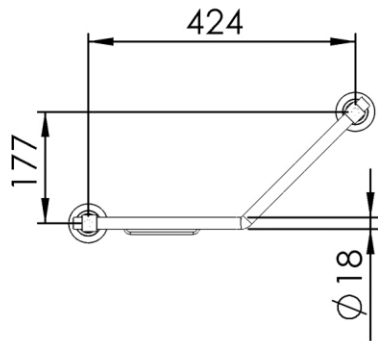

Dimensions (Width x Depth x Height)

Dimensions (Largeur x Profondeur x Hauteur)

Abmessungen (Breite x Tiefe x Höhe)

Dimensiones (Anchura x Profundidad x Altura)

Размеры (Ширина x Глубина x Высота)

Afmetingen (Breedte x Diepte x Hoogte)

486 x 110 x 239 mm

19.13 x 4.33 x 9.41 inches

1.03kg

GB Features

Monobloc accessory provided with a latticed soap basket
Possibility to install left or right
3 fixing points per support plate
Direct fixing on the wall (no interface between the wall and the accessory)
No visible screw
Screws and wallplugs included