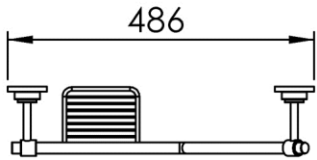

Dimensions (Width x Depth x Height)

Dimensions (Largeur x Profondeur x Hauteur)

Abmessungen (Breite x Tiefe x Höhe)

Dimensiones (Anchura x Profundidad x Altura)

Размеры (Ширина x Глубина x Высота)

Afmetingen (Breedte x Diepte x Hoogte)

486 x 110 x 239 mm

19.13 x 4.33 x 9.41 inches

1.03kg

GB Features

Monobloc accessory provided with a latticed soap basket
Possibility to install left or right
3 fixing points per support plate
Direct fixing on the wall (no interface between the wall and the accessory)
No visible screw
Screws and wallplugs included