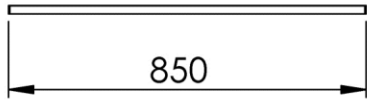

850 x 65 x 20 mm

33.46 x 2.56 x 0.79 inches

0.98kg

Dimensions (Width x Depth x Height)

Dimensions (Largeur x Profondeur x Hauteur)

Abmessungen (Breite x Tiefe x Höhe)

Dimensiones (Anchura x Profundidad x Altura)

Размеры (Ширина x Глубина x Высота)

Afmetingen (Breedte x Diepte x Hoogte)

**GB Features**

Monobloc accessory  
2 fixing points per support plate, oblong holes  
Direct fixing on the wall (no interface between the wall and the accessory)  
Solid assembling by 2 grub screws  
No visible screw  
Screws and wallplugs included