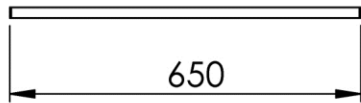

Dimensions (Width x Depth x Height)

Dimensions (Largeur x Profondeur x Hauteur)

Abmessungen (Breite x Tiefe x Höhe)

Dimensiones (Anchura x Profundidad x Altura)

Размеры (Ширина x Глубина x Высота)

Afmetingen (Breedte x Diepte x Hoogte)

650 x 65 x 20 mm

25.59 x 2.56 x 0.79 inches

0.88kg

GB Features

Monobloc accessory
 2 fixing points per support plate, oblong holes
 Direct fixing on the wall (no interface between the wall and the accessory)
 Solid assembling by 2 grub screws
 No visible screw
 Screws and wallplugs included