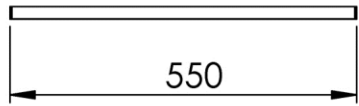

Dimensions (Width x Depth x Height)

Dimensions (Largeur x Profondeur x Hauteur)

Abmessungen (Breite x Tiefe x Höhe)

Dimensiones (Anchura x Profundidad x Altura)

Размеры (Ширина x Глубина x Высота)

Afmetingen (Breedte x Diepte x Hoogte)

550 x 65 x 20 mm

21.65 x 2.56 x 0.79 inches

0.83kg

GB Features

Monobloc accessory
 2 fixing points per support plate, oblong holes
 Direct fixing on the wall (no interface between the wall and the accessory)
 Solid assembling by 2 grub screws
 No visible screw
 Screws and wallplugs included