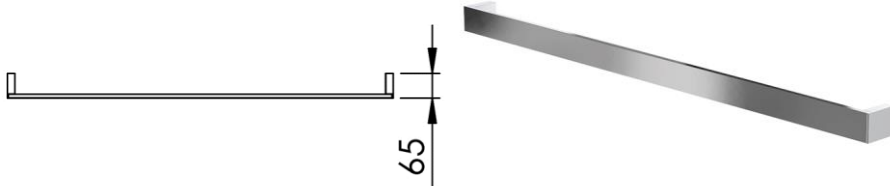

- GB** Towel holder 100cm - Finish Chrome
- FR** Porte-serviettes 1 branche fixe 100cm - Finition Chrome
- DE** Handtuchhalter 100cm - Endfertigung Chrom
- ES** Toallero barra 100cm - Acabados Cromo
- RU** Полотенцедержатель 100см - Конечная обработка Хром
- NL** Enkele handdoekhouder 100cm - Uitvoering Chroom

1020 x 35 x 50 mm

40.16 x 1.38 x 1.97 inches

1.68kg

#### GB Features

Monobloc accessory  
2 fixing points per support plate, oblong holes  
Direct fixing on the wall (no interface between the wall and the accessory)  
Solid assembling by 2 grub screws  
No visible screw  
Screws and wallplugs included