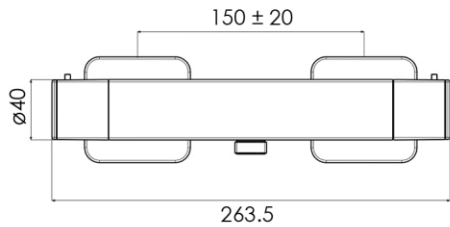

Dimensions (Width x Depth x Height)

Dimensions (Largeur x Profondeur x Hauteur)

Abmessungen (Breite x Tiefe x Höhe)

Dimensiones (Anchura x Profundidad x Altura)

Размеры (Ширина x Глубина x Высота)

Afmetingen (Breedte x Diepte x Hoogte)

264 x 90 x 70 mm

10.39 x 3.54 x 2.76 inches

## GB Features

Mixing valve type: Thermostatic for shower  
 System: 1 way  
 Inverter: No  
 Valve material: Brass  
 Mechanism: Thermostatic cartridge  
 Water saving: 50% (ECOstop function)  
 Thermostatic cold body: Yes (PROtherm technology)  
 Security 38 ° C: Yes (SECUREstop button)  
 Cartridge mounting / dismantling system: Yes (EASYSsystem maintenance)  
 Shower and hose kit: No  
 Shower holder: No  
 Accessory integrated into the faucet: No  
 Wall installation: Yes  
 Drilling type: 2 holes  
 Connection dimension: G 1/2 " (15-21mm)  
 Mounting kit: Included  
 Flow (L/min) - 3 bar pressure: 24.5