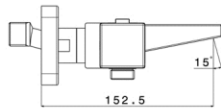

Dimensions (Width x Depth x Height)

Dimensions (Largeur x Profondeur x Hauteur)

Abmessungen (Breite x Tiefe x Höhe)

Dimensiones (Anchura x Profundidad x Altura)

Размеры (Ширина x Глубина x Высота)

Afmetingen (Breedte x Diepte x Hoogte)

263 x 160 x 70 mm

10.35 x 6.3 x 2.76 inches

Features

Mixing valve type: Thermostatic for bath / shower
 System: 2 ways
 Inverter: Integrated with faucets
 Valve material: Brass
 Mechanism: Thermostatic cartridge
 Water saving: 50% (ECOstop function)
 Thermostatic cold body: Yes (PROtherm technology)
 Security 38 ° C: Yes (SECUREstop button)
 Cartridge mounting / dismantling system: Yes (EASYSsystem maintenance)
 Nozzle type: Cascade
 Type of mousseur: None
 Shower and hose kit: No
 Shower holder: No
 Accessory integrated into the faucet: No
 Wall installation: Yes
 Drilling type: 2 holes
 Connection dimension: G 1/2 " (15-21mm)
 Mounting kit: Included
 Flow (L/min) - 3 bar pressure: 20.3 (shower head) - 19.5 (hand shower)