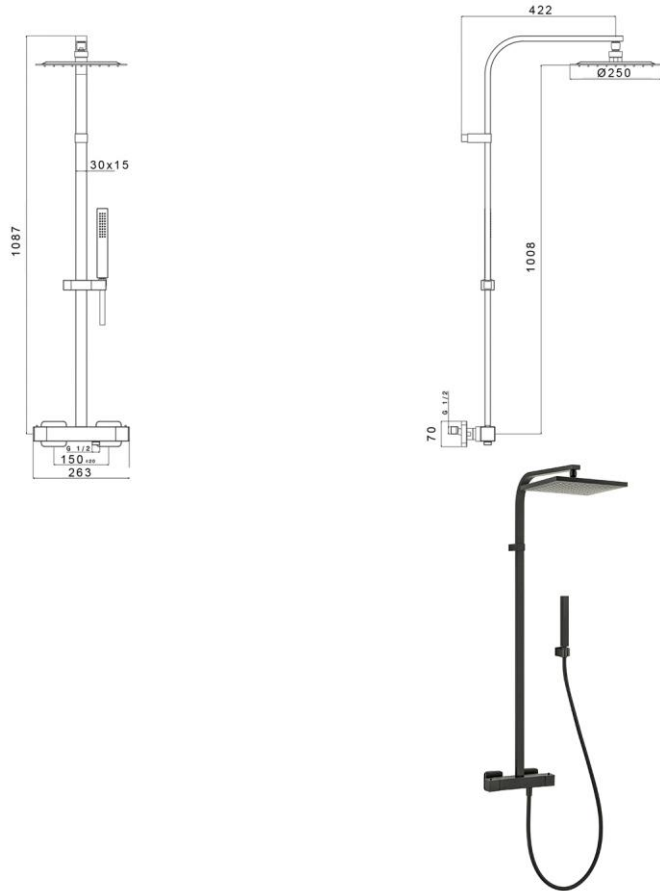

Features

- Mixing valve type: Thermostatic
- System: 2 ways
- Inverter: Integrated with faucets
- Valve material: Brass
- Mechanism: Thermostatic cartridge
- Water saving: 50% (ECOstop function)
- Thermostatic cold body: Yes (PROtherm technology)
- Security 38 ° C: Yes (SECUREstop button)
- Cartridge mounting / dismounting system: Yes (EASYsystem maintenance)
- Column tube size: 31 x 15mm
- Possibility of cutting the column tube: No
- Size of the shower head: 250 x 250mm
- Shower head material: Brass
- Adjustable shower head: Yes
- Jet type: Rain
- Anti-limescale pimples: Yes
- Hand shower size: 30 x 70mm
- Shower bracket: Wall
- Shower head material: ABS
- Jet type: rain
- Anti-limescale pimples: Yes
- Hose type: Smooth and antibacterial
- Specificity of the hose: Antitorsion
- Accessory integrated into the faucet: Shelf
- Fixing: 3 points
- Connection dimension: G 1/2 " (15-21mm)
- Mounting kit: Included
- Flow (L/min) - 3 bar pressure: 12.0 (shower head) - 9.7 (hand shower)