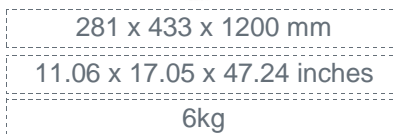

Dimensions (Width x Depth x Height)

Dimensions (Largeur x Profondeur x Hauteur)

Abmessungen (Breite x Tiefe x Höhe)

Dimensiones (Anchura x Profundidad x Altura)

Размеры (Ширина x Глубина x Высота)

Afmetingen (Breedte x Diepte x Hoogte)

## Features

- Mixing valve type: Thermostatic
- System: 2 ways
- Inverter: Integrated with faucets
- Valve material: Brass
- Mechanism: Thermostatic cartridge
- Water saving: 50% (ECOstop function)
- Thermostatic cold body: Yes (PROtherm technology)
- Security 38 ° C: Yes (SECUREstop button)
- Cartridge mounting / dismantling system: Yes (EASYsystem maintenance)
- Column tube size: Ø25mm
- Ability to cross the column tube: Yes
- Size of the shower head: Ø200mm
- Shower head material: Brass
- Adjustable shower head: yes
- Jet type: Rain
- Anti-limescale pimples: Yes
- Dimension of the shower: 30 x 70cm
- Shower bracket: Wall
- Shower head material: ABS
- Jet type: Rain
- Anti-limescale pimples: Yes
- Hose type: Smooth and antibacterial
- Specificity of the hose: Antitorsion
- Accessory integrated into the faucet: No
- Fixing: 3 points
- Connection dimension: G 1/2 " (15-21mm)
- Mounting kit: Included
- Flow (L/min) - 3 bar pressure: 14.0 (shower head) - 11.3 (hand shower)