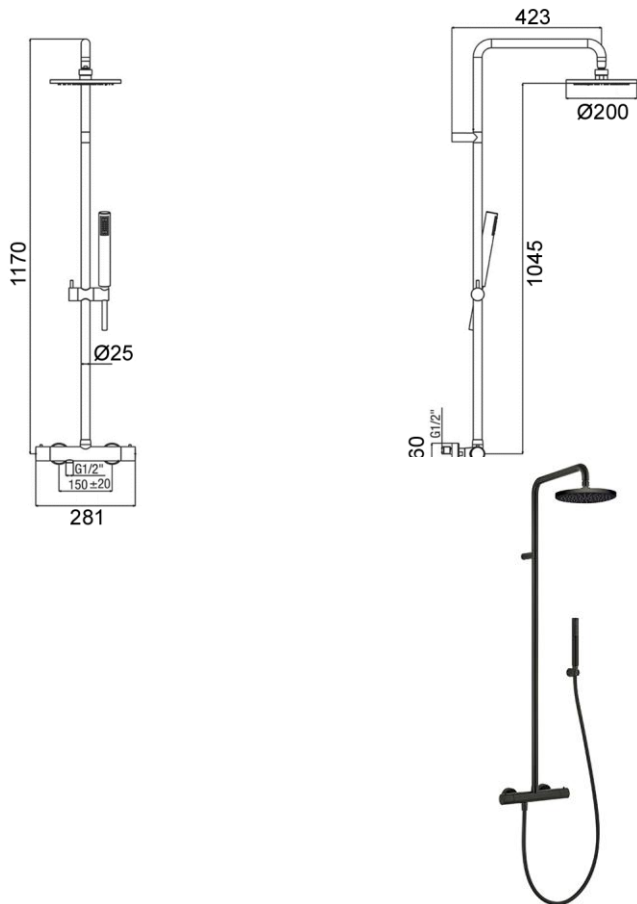

- **GB** Thermostatic shower column - Finish Matt black
- **FR** Colonne de douche thermostatique - Finition Noir mat
- **DE** Duschkolonne mit thermostatischer Mischbatterie - Endfertigung Mattschwarz
- **ES** Columna de ducha con un mezclador termostático - Acabados Negro mate
- **RU** Вертикальный душ термостатический - Конечная обработка Матовый черный
- **NL** Thermostatische douchekolom - Uitvoering Zwart mat

Dimensions (Width x Depth x Height)

Dimensions (Largeur x Profondeur x Hauteur)

Abmessungen (Breite x Tiefe x Höhe)

Dimensiones (Anchura x Profundidad x Altura)

Размеры (Ширина x Глубина x Высота)

Afmetingen (Breedte x Diepte x Hoogte)

Features

- Mixing valve type: Thermostatic
- System: 2 ways
- Inverter: Integrated with faucets
- Valve material: Brass
- Mechanism: Thermostatic cartridge
- Water saving: 50% (ECOstop function)
- Thermostatic cold body: Yes (PROtherm technology)
- Security 38 ° C: Yes (SECUREstop button)
- Cartridge mounting / dismantling system: Yes (EASYsystem maintenance)
- Column tube size: Ø25mm
- Ability to cross the column tube: Yes
- Size of the shower head: Ø200mm
- Shower head material: Brass
- Adjustable shower head: yes
- Jet type: Rain
- Anti-limescale pimples: Yes
- Dimension of the shower: 30 x 70cm
- Shower bracket: Wall
- Shower head material: ABS
- Jet type: Rain
- Anti-limescale pimples: Yes
- Hose type: Smooth and antibacterial
- Specificity of the hose: Antitorsion
- Accessory integrated into the faucet: No
- Fixing: 3 points
- Connection dimension: G 1/2 " (15-21mm)
- Mounting kit: Included
- Flow (L/min) - 3 bar pressure: 14.0 (shower head) - 11.3 (hand shower)

Materials

Metal and ABS