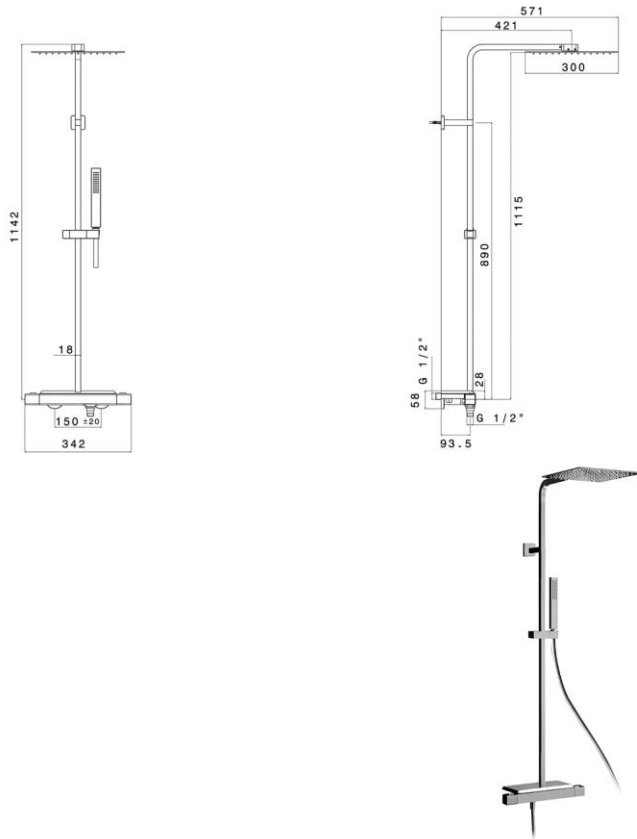

Materials

Metal and ABS

Features

- Mixing valve type: Thermostatic
- System: 2 ways
- Inverter: Integrated with faucets
- Valve material: Brass
- Mechanism: Thermostatic cartridge
- Water saving: 50% (ECOstop function)
- Thermostatic cold body: Yes (PROtherm technology)
- Security 38 ° C: Yes (SECUREstop button)
- Cartridge mounting / dismounting system: Yes (EASYSYSTEM maintenance)
- Column tube size: 18 x 18mm
- Possibility of cutting the column tube: No
- Size of the shower head: 300 x 300mm
- Shower head material: stainless steel
- Adjustable shower head: Yes
- Jet type: Rain
- Anti-limescale pimples: Yes
- Hand shower size: 30 x 70mm
- Shower holder: integrated in the tube and adjustable in height
- Shower head material: ABS
- Jet type: Rain
- Anti-limescale pimples: Yes
- Hose type: Smooth and antibacterial
- Specificity of the hose: Antitorsion
- Accessory integrated into the faucet: Shelf
- Fixing: 3 points
- Connection dimension: G 1/2 " (15-21mm)
- Mounting kit: Included
- Flow (L/min) - 3 bar pressure: 12.6 (shower head) - 10.3 (hand shower)