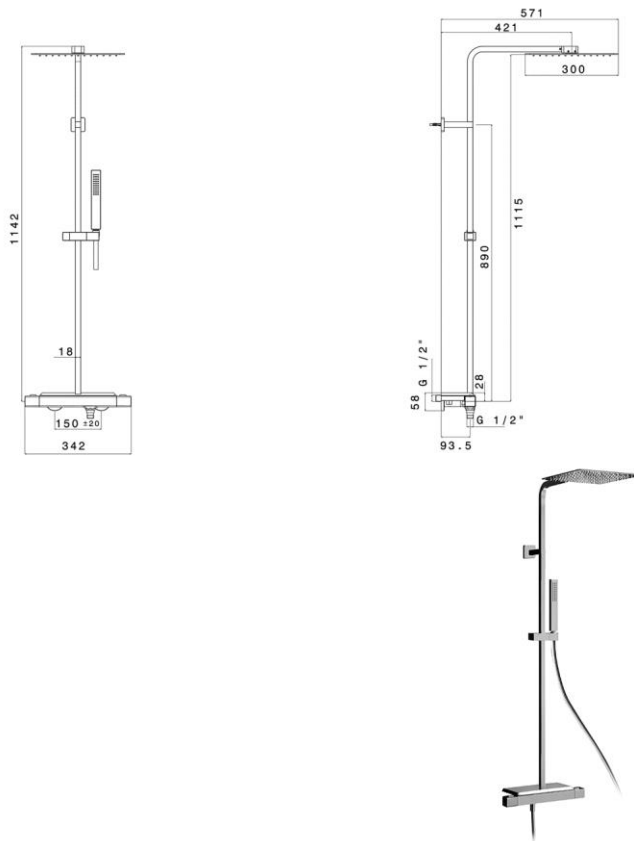

Materials

Metal and ABS

Features

- Mixing valve type: Thermostatic
- System: 2 ways
- Inverter: Integrated with faucets
- Valve material: Brass
- Mechanism: Thermostatic cartridge
- Water saving: 50% (ECOstop function)
- Thermostatic cold body: Yes (PROtherm technology)
- Security 38 ° C: Yes (SECUREstop button)
- Cartridge mounting / dismounting system: Yes (EASYsystem maintenance)
- Column tube size: 18 x 18mm
- Possibility of cutting the column tube: No
- Size of the shower head: 300 x 300mm
- Shower head material: stainless steel
- Adjustable shower head: Yes
- Jet type: Rain
- Anti-limescale pimples: Yes
- Hand shower size: 30 x 70mm
- Shower holder: integrated in the tube and adjustable in height
- Shower head material: ABS
- Jet type: Rain
- Anti-limescale pimples: Yes
- Hose type: Smooth and antibacterial
- Specificity of the hose: Antitorsion
- Accessory integrated into the faucet: Shelf
- Fixing: 3 points
- Connection dimension: G 1/2 " (15-21mm)
- Mounting kit: Included
- Flow (L/min) - 3 bar pressure: 12.6 (shower head) - 10.3 (hand shower)