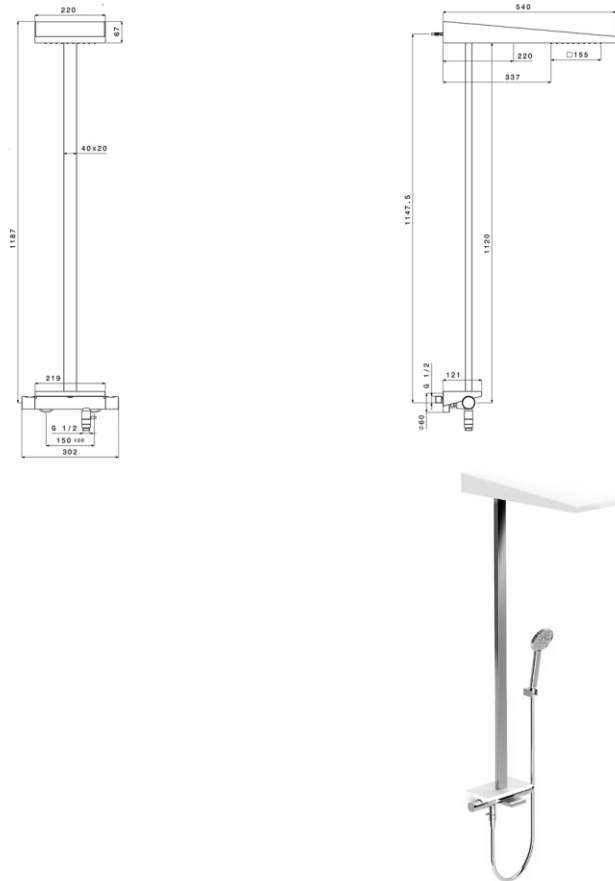

- GB** Thermostatic shower column with torrent shower + shelf - Finish Chrome & White
- FR** Colonne de douche thermostatique cascade + tablette - Finition Chrome & Blanc
- DE** Duschkolonne Kopfschwallbrause mit thermostatischer Mischbatterie + Ablage - Endfertigung Chrom & Weiss
- ES** Columna de ducha con un mezclador termostático cascada + tableta - Acabados Cromo & Blanco
- RU** Вертикальный термостатический душ Каскад, инвертор на лейку + полочка - Конечная обработка Хром & Белый
- NL** Thermostatische douchekolom met waterval en planchet - Uitvoering Chrom & Wit

Materials

Metal and ABS

Features

- Mixing valve type: Thermostatic
- System: 3 ways
- Inverter: Integrated with faucets
- Valve material: Brass
- Mechanism: Thermostatic cartridge
- Water saving: 50% (ECOstop function)
- Thermostatic cold body: Yes (PROtherm technology)
- Security 38 ° C: Yes (SECUREstop button)
- Cartridge mounting / dismounting system: Yes (EASYSYSTEM maintenance)
- Column tube size: 40 x 20mm
- Possibility of cutting the column tube: No
- Dimension of the shower head: 153 x 153mm
- Shower head material: Brass and ABS
- Adjustable shower head: No
- Jet type: Rain and waterfall
- Anti-limescale pimples: Yes
- Hand shower size: Ø100mm
- Shower bracket: Wall
- Shower head material: ABS
- Jet type: Rain with water saving system
- Anti-limescale pimples: Yes
- Hose type: Smooth and antibacterial
- Specificity of the hose: Antitorsion
- Accessory integrated into the faucet: Shelf
- Fixing: 3 points
- Connection dimension: G 1/2 " (15-21mm)
- Mounting kit: Included

302 x 540 x 1187 mm

11.89 x 21.26 x 46.73 inches

Dimensions (Width x Depth x Height)

Dimensions (Largeur x Profondeur x Hauteur)

Abmessungen (Breite x Tiefe x Höhe)

Dimensiones (Anchura x Profundidad x Altura)