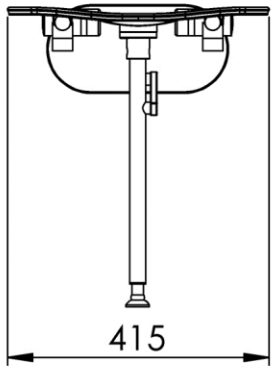

Dimensions (Width x Depth x Height)

Dimensions (Largeur x Profondeur x Hauteur)

Abmessungen (Breite x Tiefe x Höhe)

Dimensiones (Anchura x Profundidad x Altura)

Размеры (Ширина x Глубина x Высота)

Afmetingen (Breedte x Diepte x Hoogte)

415 x 433 x 479 mm

16.34 x 17.05 x 18.86 inches

3.28kg

GB Features

- Perforated seat for evacuation of water
- Anti bacterial treatment
- Fire protection compliance
- Smooth movement
- With support leg and knuckle (adaptable in height)
- Tab for regulation of level
- Max. live load 180kg
- 3 fixing points (triangular position)
- Covered screws
- Screws and plugs included
- To be installed on solid or reinforced walls (installation module)