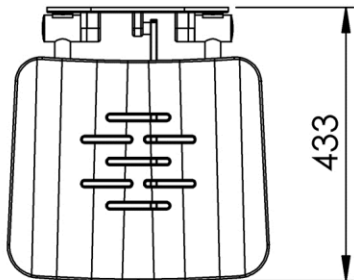

Dimensions (Width x Depth x Height)

Dimensions (Largeur x Profondeur x Hauteur)

Abmessungen (Breite x Tiefe x Höhe)

Dimensiones (Anchura x Profundidad x Altura)

Размеры (Ширина x Глубина x Высота)

Afmetingen (Breedte x Diepte x Hoogte)

415 x 433 x 479 mm

16.34 x 17.05 x 18.86 inches

3.28kg

GB Features

- Perforated seat for evacuation of water
- Anti bacterial treatment
- Fire protection compliance
- Smooth movement
- With support leg and knuckle (adaptable in height)
- Tab for regulation of level
- Max. live load 180kg
- 3 fixing points (triangular position)
- Covered screws
- Screws and plugs included
- To be installed on solid or reinforced walls (installation module)