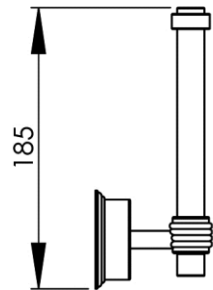

65 x 77 x 185 mm

2.56 x 3.03 x 7.28 inches

Dimensions (Width x Depth x Height)

Dimensions (Largeur x Profondeur x Hauteur)

Abmessungen (Breite x Tiefe x Höhe)

Dimensiones (Anchura x Profundidad x Altura)

Размеры (Ширина x Глубина x Высота)

Afmetingen (Breedte x Diepte x Hoogte)

GB Features

Monobloc accessory
Decorating surrounding of wall plate
3 fixing points per support plate, oblong holes
Direct fixing on the wall (no interface between the wall and the accessory)
No visible screw
Screws and wallplugs included