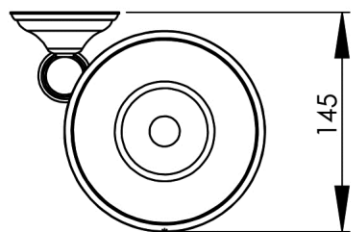

168 x 145 x 82 mm

6.61 x 5.71 x 3.23 inches

Dimensions (Width x Depth x Height)

Dimensions (Largeur x Profondeur x Hauteur)

Abmessungen (Breite x Tiefe x Höhe)

Dimensiones (Anchura x Profundidad x Altura)

Размеры (Ширина x Глубина x Высота)

Afmetingen (Breedte x Diepte x Hoogte)

**GB Features**

Monobloc accessory  
Decorating surrounding of wall plate  
3 fixing points per support plate, oblong holes  
Direct fixing on the wall (no interface between the wall and the accessory)  
No visible screw  
Screws and wallplugs included