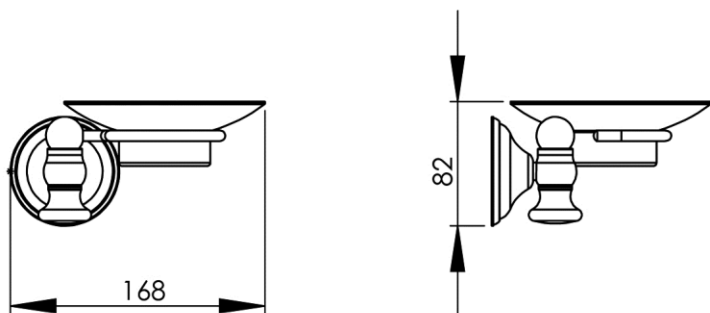

168 x 145 x 82 mm

6.61 x 5.71 x 3.23 inches

Dimensions (Width x Depth x Height)

Dimensions (Largeur x Profondeur x Hauteur)

Abmessungen (Breite x Tiefe x Höhe)

Dimensiones (Anchura x Profundidad x Altura)

Размеры (Ширина x Глубина x Высота)

Afmetingen (Breedte x Diepte x Hoogte)

**GB Features**

Monobloc accessory  
Decorating surrounding of wall plate  
3 fixing points per support plate, oblong holes  
Direct fixing on the wall (no interface between the wall and the accessory)  
No visible screw  
Screws and wallplugs included