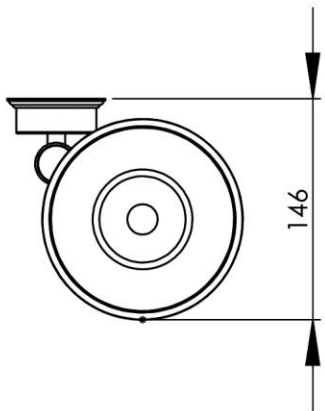

156 x 146 x 84 mm

6.14 x 5.75 x 3.31 inches

Dimensions (Width x Depth x Height)

Dimensions (Largeur x Profondeur x Hauteur)

Abmessungen (Breite x Tiefe x Höhe)

Dimensiones (Anchura x Profundidad x Altura)

Размеры (Ширина x Глубина x Высота)

Afmetingen (Breedte x Diepte x Hoogte)

GB Features

Monobloc accessory
Decorating surrounding of wall plate
3 fixing points per support plate, oblong holes
Direct fixing on the wall (no interface between the wall and the accessory)
No visible screw
Screws and wallplugs included