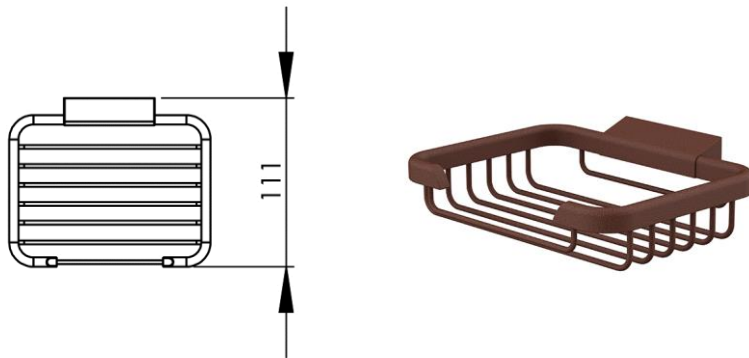

- GB** Soap holder rectangular - Finish Timeless Rust
- FR** Porte-savon grillagé mural - Finition Timeless Rust
- DE** Seifenkorb rechteckig - Endfertigung Timeless Rust
- ES** Jabonera de rejilla para fijar - Acabados Timeless Rust
- RU** Мыльница-решётка фронтальная - Конечная обработка Таймлес Раст
- NL** Douchezeephouder - Uitvoering Timeless Roest

133 x 111 x 33 mm

5.24 x 4.37 x 1.3 inches

0.44kg

#### GB Features

- 2 fixing points
- Monobloc accessory
- Direct fixing on the wall (no interface between the wall and the accessory)
- No visible screw
- Screws and wallplugs included