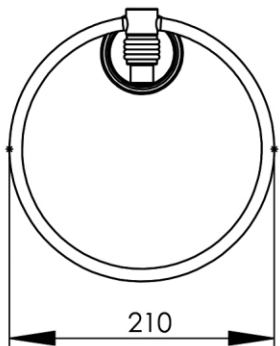

210 x 57 x 216 mm

8.27 x 2.24 x 8.5 inches

Dimensions (Width x Depth x Height)

Dimensions (Largeur x Profondeur x Hauteur)

Abmessungen (Breite x Tiefe x Höhe)

Dimensiones (Anchura x Profundidad x Altura)

Размеры (Ширина x Глубина x Высота)

Afmetingen (Breedte x Diepte x Hoogte)

**GB Features**

Monobloc accessory  
 Decorating surrounding of wall plate  
 3 fixing points per support plate, oblong holes  
 Direct fixing on the wall (no interface between the wall and the accessory)  
 No visible screw  
 Screws and wallplugs included