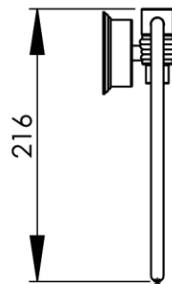

210 x 57 x 216 mm

8.27 x 2.24 x 8.5 inches

Dimensions (Width x Depth x Height)

Dimensions (Largeur x Profondeur x Hauteur)

Abmessungen (Breite x Tiefe x Höhe)

Dimensiones (Anchura x Profundidad x Altura)

Размеры (Ширина x Глубина x Высота)

Afmetingen (Breedte x Diepte x Hoogte)

**GB Features**

Monobloc accessory  
 Decorating surrounding of wall plate  
 3 fixing points per support plate, oblong holes  
 Direct fixing on the wall (no interface between the wall and the accessory)  
 No visible screw  
 Screws and wallplugs included