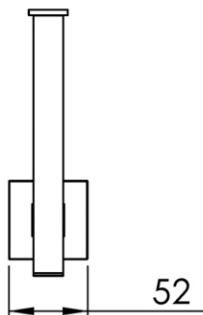

Dimensions (Width x Depth x Height)

Dimensions (Largeur x Profondeur x Hauteur)

Abmessungen (Breite x Tiefe x Höhe)

Dimensiones (Anchura x Profundidad x Altura)

Размеры (Ширина x Глубина x Высота)

Afmetingen (Breedte x Diepte x Hoogte)

52 x 82 x 176 mm

2.05 x 3.23 x 6.93 inches

0.43kg

(GB) Features

Monobloc accessory
 3 fixing points per support plate, oblong holes
 Direct fixing on the wall (no interface between the wall and the accessory)
 2 grub screws (theft protection)
 No visible screw
 Screws and wallplugs included