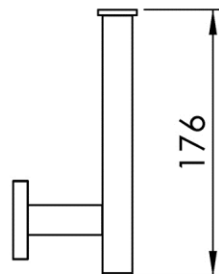

Dimensions (Width x Depth x Height)

Dimensions (Largeur x Profondeur x Hauteur)

Abmessungen (Breite x Tiefe x Höhe)

Dimensiones (Anchura x Profundidad x Altura)

Размеры (Ширина x Глубина x Высота)

Afmetingen (Breedte x Diepte x Hoogte)

52 x 82 x 176 mm

2.05 x 3.23 x 6.93 inches

0.43kg

(GB) Features

Monobloc accessory
 3 fixing points per support plate, oblong holes
 Direct fixing on the wall (no interface between the wall and the accessory)
 2 grub screws (theft protection)
 No visible screw
 Screws and wallplugs included