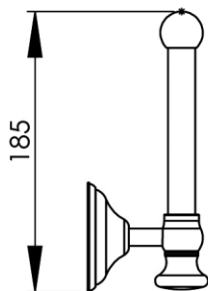

72 x 80 x 185 mm

2.83 x 3.15 x 7.28 inches

Dimensions (Width x Depth x Height)

Dimensions (Largeur x Profondeur x Hauteur)

Abmessungen (Breite x Tiefe x Höhe)

Dimensiones (Anchura x Profundidad x Altura)

Размеры (Ширина x Глубина x Высота)

Afmetingen (Breedte x Diepte x Hoogte)

GB Features

Monobloc accessory
Decorating surrounding of wall plate
3 fixing points per support plate, oblong holes
Direct fixing on the wall (no interface between the wall and the accessory)
No visible screw
Screws and wallplugs included