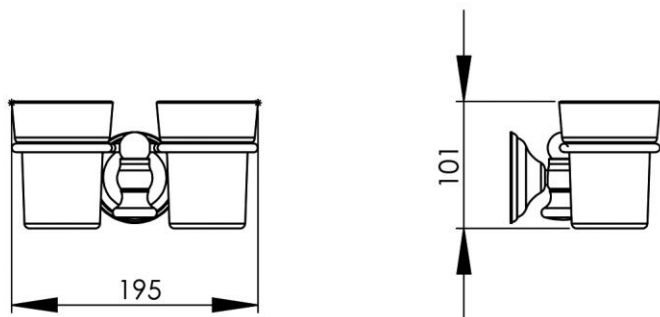

195 x 119 x 101 mm

7.68 x 4.69 x 3.98 inches

Dimensions (Width x Depth x Height)

Dimensions (Largeur x Profondeur x Hauteur)

Abmessungen (Breite x Tiefe x Höhe)

Dimensiones (Anchura x Profundidad x Altura)

Размеры (Ширина x Глубина x Высота)

Afmetingen (Breedte x Diepte x Hoogte)

**GB Features**

Monobloc accessory  
 Decorating surrounding of wall plate  
 3 fixing points per support plate, oblong holes  
 Direct fixing on the wall (no interface between the wall and the accessory)  
 No visible screw  
 Screws and wallplugs included