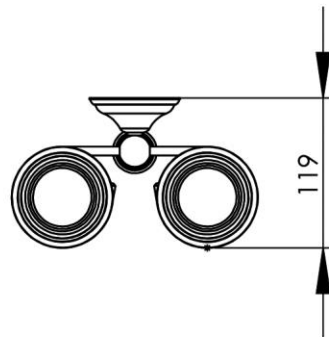

195 x 119 x 101 mm

7.68 x 4.69 x 3.98 inches

Dimensions (Width x Depth x Height)

Dimensions (Largeur x Profondeur x Hauteur)

Abmessungen (Breite x Tiefe x Höhe)

Dimensiones (Anchura x Profundidad x Altura)

Размеры (Ширина x Глубина x Высота)

Afmetingen (Breedte x Diepte x Hoogte)

**GB Features**

Monobloc accessory  
 Decorating surrounding of wall plate  
 3 fixing points per support plate, oblong holes  
 Direct fixing on the wall (no interface between the wall and the accessory)  
 No visible screw  
 Screws and wallplugs included