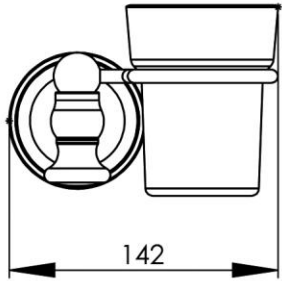

142 x 119 x 101 mm

5.59 x 4.69 x 3.98 inches

Dimensions (Width x Depth x Height)

Dimensions (Largeur x Profondeur x Hauteur)

Abmessungen (Breite x Tiefe x Höhe)

Dimensiones (Anchura x Profundidad x Altura)

Размеры (Ширина x Глубина x Высота)

Afmetingen (Breedte x Diepte x Hoogte)

GB Features

Monobloc accessory
Decorating surrounding of wall plate
3 fixing points per support plate, oblong holes
Direct fixing on the wall (no interface between the wall and the accessory)
No visible screw
Screws and wallplugs included