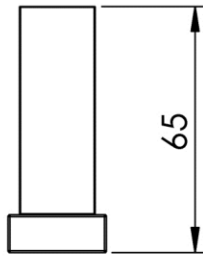

Dimensions (Width x Depth x Height)

Dimensions (Largeur x Profondeur x Hauteur)

Abmessungen (Breite x Tiefe x Höhe)

Dimensiones (Anchura x Profundidad x Altura)

Размеры (Ширина x Глубина x Высота)

Afmetingen (Breedte x Diepte x Hoogte)

26 x 65 x 61 mm

1.02 x 2.56 x 2.4 inches

0.32kg

GB Features

Monobloc accessory
2 fixing points per support plate, oblong holes
Direct fixing on the wall (no interface between the wall and the accessory)
Solid assembling by 2 grub screws
No visible screw
Screws and wallplugs included