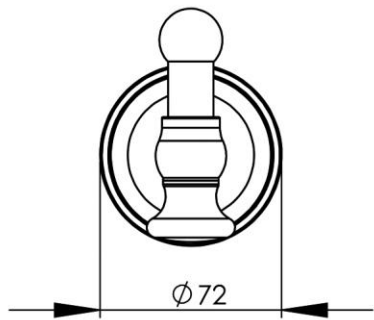

Dimensions (Width x Depth x Height)

Dimensions (Largeur x Profondeur x Hauteur)

Abmessungen (Breite x Tiefe x Höhe)

Dimensiones (Anchura x Profundidad x Altura)

Размеры (Ширина x Глубина x Высота)

Afmetingen (Breedte x Diepte x Hoogte)

72 x 60 x 94 mm

2.83 x 2.36 x 3.7 inches

GB Features

Monobloc accessory
Decorating surrounding of wall plate
3 fixing points per support plate, oblong holes
Direct fixing on the wall (no interface between the wall and the accessory)
No visible screw
Screws and wallplugs included