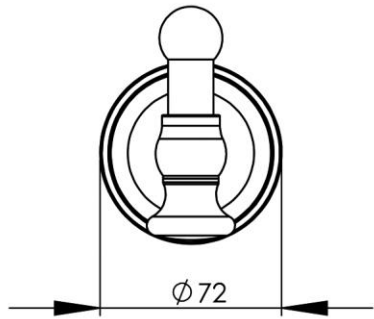

Dimensions (Width x Depth x Height)

Dimensions (Largeur x Profondeur x Hauteur)

Abmessungen (Breite x Tiefe x Höhe)

Dimensiones (Anchura x Profundidad x Altura)

Размеры (Ширина x Глубина x Высота)

Afmetingen (Breedte x Diepte x Hoogte)

72 x 60 x 94 mm

2.83 x 2.36 x 3.7 inches

GB Features

Monobloc accessory
 Decorating surrounding of wall plate
 3 fixing points per support plate, oblong holes
 Direct fixing on the wall (no interface between the wall and the accessory)
 No visible screw
 Screws and wallplugs included