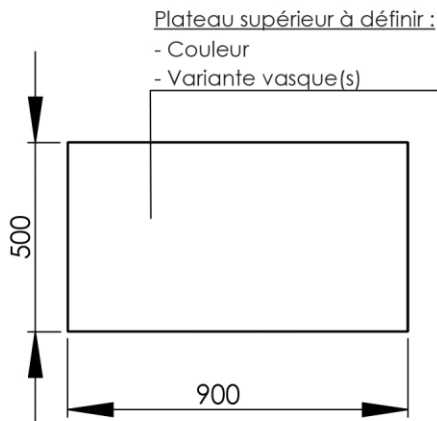

- GB** Vanity unit 90 x 50cm - Finish Supreme Gold & Kos White
- FR** Meuble vasque 90 x 50cm - Finition Supreme Gold & Blanc Kos
- DE** Waschtischmöbel 90 x 50cm - Endfertigung Supreme Gold & Weiss Kos
- ES** Mueble para lavabo 90 x 50cm - Acabados Supreme Gold & Blanco Kos
- RU** Столешница под раковину 90 x 50cm - Конечная обработка Супрем Голд & Белый Кос
- NL** Wastafelmeubel 90 x 50cm - Uitvoering Supreme Goud & Wit Kos

900 x 500 x 770 mm

35.43 x 19.69 x 30.31 inches

Dimensions (Width x Depth x Height)

Dimensions (Largeur x Profondeur x Hauteur)

Abmessungen (Breite x Tiefe x Höhe)

Dimensiones (Anchura x Profundidad x Altura)

Размеры (Ширина x Глубина x Высота)

Afmetingen (Breedte x Diepte x Hoogte)

Features

- Installation type: To stand
- Drilling plan: To be defined at the order
- Customizable Tray Color: Kos White / Ingo Black / Arizona Beige / London Gray / Commodore Green / Jaipur Red / Antrim Gray / Brome Gray (other finish on request)
- Customizable structure color: Matt black / Matt white / Supreme Gold / Timeless Rust (other finish on request)
- Possibility of installation of basin: Yes
- Possibility of installation of faucets: Yes
- Possibility of installing accessories: Yes
- Surface type: Nanotechnology composite
- Touch type: Silky
- Color type: Deep and intense
- Reflectivity: Low, extremely matte surface
- Waterproof: Yes
- Antistatic: Yes
- Anti-fingerprint: Yes
- Light resistance: Yes
- Mold resistance: Yes
- Impact resistance: Yes
- Scratch and abrasion resistance: Yes
- Resistance to dry heat: Yes
- Resistance to solvents and household products: Yes
- Enhanced antibacterial properties: Yes
- Visible screws: No
- Comes assembled: Yes
- Possibility of wall mounting: Yes
- Wall reinforcement to be provided for installation: No
- Complements: Screws and dowels included