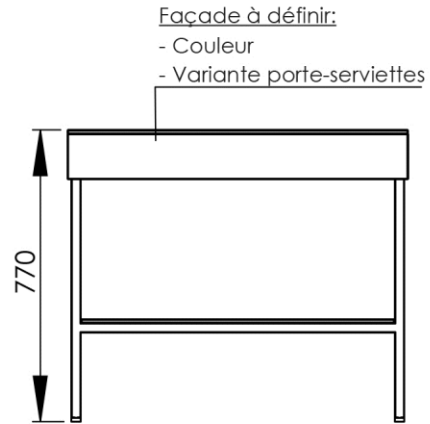

- GB** Vanity unit 90 x 50cm - Finish Supreme Gold & Kos White
- FR** Meuble vasque 90 x 50cm - Finition Supreme Gold & Blanc Kos
- DE** Waschtischmöbel 90 x 50cm - Endfertigung Supreme Gold & Weiss Kos
- ES** Mueble para lavabo 90 x 50cm - Acabados Supreme Gold & Blanco Kos
- RU** Столешница под раковину 90 x 50cm - Конечная обработка Супрем Голд & Белый Кос
- NL** Wastafelmeubel 90 x 50cm - Uitvoering Supreme Goud & Wit Kos

900 x 500 x 770 mm

35.43 x 19.69 x 30.31 inches

Dimensions (Width x Depth x Height)

Dimensions (Largeur x Profondeur x Hauteur)

Abmessungen (Breite x Tiefe x Höhe)

Dimensiones (Anchura x Profundidad x Altura)

Размеры (Ширина x Глубина x Высота)

Afmetingen (Breedte x Diepte x Hoogte)

Features

- Installation type: To stand
- Drilling plan: To be defined at the order
- Customizable Tray Color: Kos White / Ingo Black / Arizona Beige / London Gray / Commodore Green / Jaipur Red / Antrim Gray / Brome Gray (other finish on request)
- Customizable structure color: Matt black / Matt white / Supreme Gold / Timeless Rust (other finish on request)
- Possibility of installation of basin: Yes
- Possibility of installation of faucets: Yes
- Possibility of installing accessories: Yes
- Surface type: Nanotechnology composite
- Touch type: Silky
- Color type: Deep and intense
- Reflectivity: Low, extremely matte surface
- Waterproof: Yes
- Antistatic: Yes
- Anti-fingerprint: Yes
- Light resistance: Yes
- Mold resistance: Yes
- Impact resistance: Yes
- Scratch and abrasion resistance: Yes
- Resistance to dry heat: Yes
- Resistance to solvents and household products: Yes
- Enhanced antibacterial properties: Yes
- Visible screws: No
- Comes assembled: Yes
- Possibility of wall mounting: Yes
- Wall reinforcement to be provided for installation: No
- Complements: Screws and dowels included