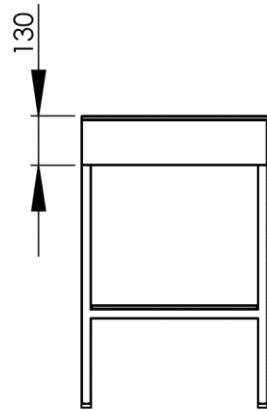

- GB** Vanity unit 90 x 50cm - Finish Supreme Gold & Kos White
- FR** Meuble vasque 90 x 50cm - Finition Supreme Gold & Blanc Kos
- DE** Waschtischmöbel 90 x 50cm - Endfertigung Supreme Gold & Weiss Kos
- ES** Mueble para lavabo 90 x 50cm - Acabados Supreme Gold & Blanco Kos
- RU** Столешница под раковину 90 x 50cm - Конечная обработка Супрем Голд & Белый Кос
- NL** Wastafelmeubel 90 x 50cm - Uitvoering Supreme Goud & Wit Kos

900 x 500 x 770 mm

35.43 x 19.69 x 30.31 inches

Dimensions (Width x Depth x Height)

Dimensions (Largeur x Profondeur x Hauteur)

Abmessungen (Breite x Tiefe x Höhe)

Dimensiones (Anchura x Profundidad x Altura)

Размеры (Ширина x Глубина x Высота)

Afmetingen (Breedte x Diepte x Hoogte)

Features

- Installation type: To stand
- Drilling plan: To be defined at the order
- Customizable Tray Color: Kos White / Ingo Black / Arizona Beige / London Gray / Commodore Green / Jaipur Red / Antrim Gray / Brome Gray (other finish on request)
- Customizable structure color: Matt black / Matt white / Supreme Gold / Timeless Rust (other finish on request)
- Possibility of installation of basin: Yes
- Possibility of installation of faucets: Yes
- Possibility of installing accessories: Yes
- Surface type: Nanotechnology composite
- Touch type: Silky
- Color type: Deep and intense
- Reflectivity: Low, extremely matte surface
- Waterproof: Yes
- Antistatic: Yes
- Anti-fingerprint: Yes
- Light resistance: Yes
- Mold resistance: Yes
- Impact resistance: Yes
- Scratch and abrasion resistance: Yes
- Resistance to dry heat: Yes
- Resistance to solvents and household products: Yes
- Enhanced antibacterial properties: Yes
- Visible screws: No
- Comes assembled: Yes
- Possibility of wall mounting: Yes
- Wall reinforcement to be provided for installation: No
- Complements: Screws and dowels included