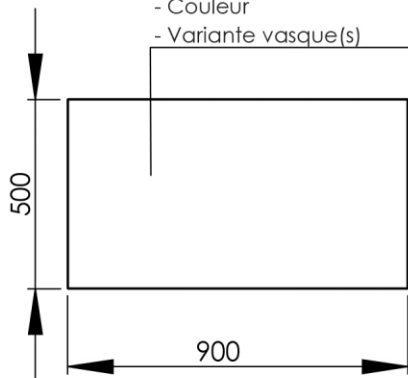

- GB** Vanity unit 90 x 50cm - Finish Matt black & Kos White
- FR** Meuble vasque 90 x 50cm - Finition Noir mat & Blanc Kos
- DE** Waschtischmöbel 90 x 50cm - Endfertigung Mattschwarz & Weiss Kos
- ES** Mueble para lavabo 90 x 50cm - Acabados Negro mate & Blanco Kos
- RU** Столешница под раковину 90 x 50cm - Конечная обработка Матовый черный & Белый Кос
- NL** Wastafelmeubel 90 x 50cm - Uitvoering Zwart mat & Wit Kos

Façade à définir:

- Couleur
- Variante porte-serviettes

Plateau supérieur à définir :

- Couleur
- Variante vasque(s)

900 x 500 x 770 mm

35.43 x 19.69 x 30.31 inches

Dimensions (Width x Depth x Height)

Dimensions (Largeur x Profondeur x Hauteur)

Abmessungen (Breite x Tiefe x Höhe)

Dimensiones (Anchura x Profundidad x Altura)

Размеры (Ширина x Глубина x Высота)

Afmetingen (Breedte x Diepte x Hoogte)

Features

- Installation type: To stand
- Drilling plan: To be defined at the order
- Customizable Tray Color: Kos White / Ingo Black / Arizona Beige / London Gray / Commodore Green / Jaipur Red / Antrim Gray / Brome Gray (other finish on request)
- Customizable structure color: Matt black / Matt white / Supreme Gold / Timeless Rust (other finish on request)
- Possibility of installation of basin: Yes
- Possibility of installation of faucets: Yes
- Possibility of installing accessories: Yes
- Surface type: Nanotechnology composite
- Touch type: Silky
- Color type: Deep and intense
- Reflectivity: Low, extremely matte surface
- Waterproof: Yes
- Antistatic: Yes
- Anti-fingerprint: Yes
- Light resistance: Yes
- Mold resistance: Yes
- Impact resistance: Yes
- Scratch and abrasion resistance: Yes
- Resistance to dry heat: Yes
- Resistance to solvents and household products: Yes
- Enhanced antibacterial properties: Yes
- Visible screws: No
- Comes assembled: Yes
- Possibility of wall mounting: Yes
- Wall reinforcement to be provided for installation: No
- Complements: Screws and dowels included