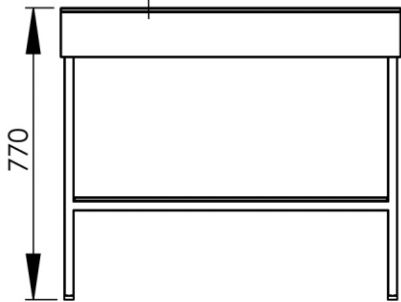

- GB** Vanity unit 90 x 50cm - Finish Matt black & Kos White
- FR** Meuble vasque 90 x 50cm - Finition Noir mat & Blanc Kos
- DE** Waschtischmöbel 90 x 50cm - Endfertigung Mattschwarz & Weiss Kos
- ES** Mueble para lavabo 90 x 50cm - Acabados Negro mate & Blanco Kos
- RU** Столешница под раковину 90 x 50cm - Конечная обработка Матовый черный & Белый Кос
- NL** Wastafelmeubel 90 x 50cm - Uitvoering Zwart mat & Wit Kos

Façade à définir:

- Couleur
- Variante porte-serviettes

Plateau supérieur à définir :

- Couleur
- Variante vasque(s)

900 x 500 x 770 mm

35.43 x 19.69 x 30.31 inches

Dimensions (Width x Depth x Height)

Dimensions (Largeur x Profondeur x Hauteur)

Abmessungen (Breite x Tiefe x Höhe)

Dimensiones (Anchura x Profundidad x Altura)

Размеры (Ширина x Глубина x Высота)

Afmetingen (Breedte x Diepte x Hoogte)

Features

- Installation type: To stand
- Drilling plan: To be defined at the order
- Customizable Tray Color: Kos White / Ingo Black / Arizona Beige / London Gray / Commodore Green / Jaipur Red / Antrim Gray / Brome Gray (other finish on request)
- Customizable structure color: Matt black / Matt white / Supreme Gold / Timeless Rust (other finish on request)
- Possibility of installation of basin: Yes
- Possibility of installation of faucets: Yes
- Possibility of installing accessories: Yes
- Surface type: Nanotechnology composite
- Touch type: Silky
- Color type: Deep and intense
- Reflectivity: Low, extremely matte surface
- Waterproof: Yes
- Antistatic: Yes
- Anti-fingerprint: Yes
- Light resistance: Yes
- Mold resistance: Yes
- Impact resistance: Yes
- Scratch and abrasion resistance: Yes
- Resistance to dry heat: Yes
- Resistance to solvents and household products: Yes
- Enhanced antibacterial properties: Yes
- Visible screws: No
- Comes assembled: Yes
- Possibility of wall mounting: Yes
- Wall reinforcement to be provided for installation: No
- Complements: Screws and dowels included