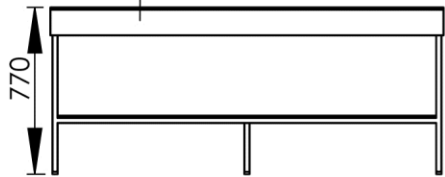

- GB** Vanity unit 180 x 50cm - Finish Timeless Rust & Kos White
- FR** Meuble vasque 180 x 50cm - Finition Timeless Rust & Blanc Kos
- DE** Waschtischmöbel 180 x 50cm - Endfertigung Timeless Rust & Weiss Kos
- ES** Mueble para lavabo 180 x 50cm - Acabados Timeless Rust & Blanco Kos
- RU** Столешница под раковину 180 x 50cm - Конечная обработка Таймлес Раст & Белый Кос
- NL** Wastafelmeubel 180 x 50cm - Uitvoering Timeless Roest & Wit Kos

Façade à définir:

- Couleur
- Variante porte-serviettes

Plateau supérieur à définir :

- Couleur
- Variante vasque(s)

1800 x 500 x 770 mm

70.87 x 19.69 x 30.31 inches

Dimensions (Width x Depth x Height)

Dimensions (Largeur x Profondeur x Hauteur)

Abmessungen (Breite x Tiefe x Höhe)

Dimensiones (Anchura x Profundidad x Altura)

Размеры (Ширина x Глубина x Высота)

Afmetingen (Breedte x Diepte x Hoogte)

GB Features

- Installation type: To stand
- Drilling plan: To be defined at the order
- Customizable Tray Color: Kos White / Ingo Black / Arizona Beige / London Gray / Commodore Green / Jaipur Red / Antrim Gray / Brome Gray (other finish on request)
- Customizable structure color: Matt black / Matt white / Supreme Gold / Timeless Rust (other finish on request)
- Possibility of installation of basin: Yes
- Possibility of installation of faucets: Yes
- Possibility of installing accessories: Yes
- Surface type: Nanotechnology composite
- Touch type: Silky
- Color type: Deep and intense
- Reflectivity: Low, extremely matte surface
- Waterproof: Yes
- Antistatic: Yes
- Anti-fingerprint: Yes
- Light resistance: Yes
- Mold resistance: Yes
- Impact resistance: Yes
- Scratch and abrasion resistance: Yes
- Resistance to dry heat: Yes
- Resistance to solvents and household products: Yes
- Enhanced antibacterial properties: Yes
- Visible screws: No
- Comes assembled: Yes
- Possibility of wall mounting: Yes
- Wall reinforcement to be provided for installation: No
- Complements: Screws and dowels included