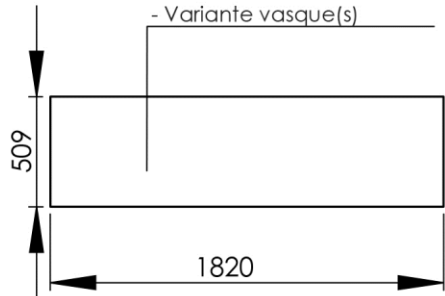

- GB** Vanity unit 180 x 50cm - Finish Timeless Rust & Kos White
- FR** Meuble vasque 180 x 50cm - Finition Timeless Rust & Blanc Kos
- DE** Waschtischmöbel 180 x 50cm - Endfertigung Timeless Rust & Weiss Kos
- ES** Mueble para lavabo 180 x 50cm - Acabados Timeless Rust & Blanco Kos
- RU** Столешница под раковину 180 x 50cm - Конечная обработка Таймлес Раст & Белый Кос
- NL** Wastafelmeubel 180 x 50cm - Uitvoering Timeless Roest & Wit Kos

Façade à définir:

- Couleur
- Variante porte-serviettes

Plateau supérieur à définir :

- Couleur
- Variante vasque(s)

1800 x 500 x 770 mm

70.87 x 19.69 x 30.31 inches

Dimensions (Width x Depth x Height)

Dimensions (Largeur x Profondeur x Hauteur)

Abmessungen (Breite x Tiefe x Höhe)

Dimensiones (Anchura x Profundidad x Altura)

Размеры (Ширина x Глубина x Высота)

Afmetingen (Breedte x Diepte x Hoogte)

GB Features

- Installation type: To stand
- Drilling plan: To be defined at the order
- Customizable Tray Color: Kos White / Ingo Black / Arizona Beige / London Gray / Commodore Green / Jaipur Red / Antrim Gray / Brome Gray (other finish on request)
- Customizable structure color: Matt black / Matt white / Supreme Gold / Timeless Rust (other finish on request)
- Possibility of installation of basin: Yes
- Possibility of installation of faucets: Yes
- Possibility of installing accessories: Yes
- Surface type: Nanotechnology composite
- Touch type: Silky
- Color type: Deep and intense
- Reflectivity: Low, extremely matte surface
- Waterproof: Yes
- Antistatic: Yes
- Anti-fingerprint: Yes
- Light resistance: Yes
- Mold resistance: Yes
- Impact resistance: Yes
- Scratch and abrasion resistance: Yes
- Resistance to dry heat: Yes
- Resistance to solvents and household products: Yes
- Enhanced antibacterial properties: Yes
- Visible screws: No
- Comes assembled: Yes
- Possibility of wall mounting: Yes
- Wall reinforcement to be provided for installation: No
- Complements: Screws and dowels included