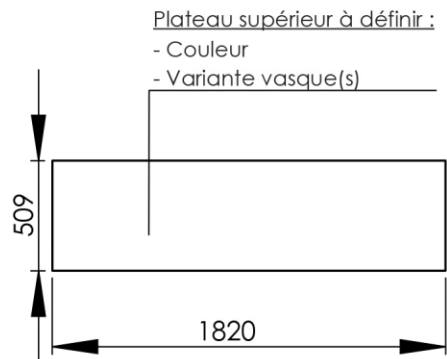

- GB** Vanity unit 180 x 50cm - Finish Supreme Gold & Kos White
- FR** Meuble vasque 180 x 50cm - Finition Supreme Gold & Blanc Kos
- DE** Waschtischmöbel 180 x 50cm - Endfertigung Supreme Gold & Weiss Kos
- ES** Mueble para lavabo 180 x 50cm - Acabados Supreme Gold & Blanco Kos
- RU** Столешница под раковину 180 x 50cm - Конечная обработка Супрем Голд & Белый Кос
- NL** Wastafelmeubel 180 x 50cm - Uitvoering Supreme Goud & Wit Kos

- Dimensions (Width x Depth x Height)
- Dimensions (Largeur x Profondeur x Hauteur)**
- Abmessungen (Breite x Tiefe x Höhe)
- Dimensiones (Anchura x Profundidad x Altura)**
- Размеры (Ширина x Глубина x Высота)
- Afmetingen (Breedte x Diepte x Hoogte)**

1800 x 500 x 770 mm
70.87 x 19.69 x 30.31 inches

Features

- Installation type: To stand
- Drilling plan: To be defined at the order
- Customizable Tray Color: Kos White / Ingo Black / Arizona Beige / London Gray / Commodore Green / Jaipur Red / Antrim Gray / Brome Gray (other finish on request)
- Customizable structure color: Matt black / Matt white / Supreme Gold / Timeless Rust (other finish on request)
- Possibility of installation of basin: Yes
- Possibility of installation of faucets: Yes
- Possibility of installing accessories: Yes
- Surface type: Nanotechnology composite
- Touch type: Silky
- Color type: Deep and intense
- Reflectivity: Low, extremely matte surface
- Waterproof: Yes
- Antistatic: Yes
- Anti-fingerprint: Yes
- Light resistance: Yes
- Mold resistance: Yes
- Impact resistance: Yes
- Scratch and abrasion resistance: Yes
- Resistance to dry heat: Yes
- Resistance to solvents and household products: Yes
- Enhanced antibacterial properties: Yes
- Visible screws: No
- Comes assembled: Yes
- Possibility of wall mounting: Yes
- Wall reinforcement to be provided for installation: No
- Complements: Screws and dowels included