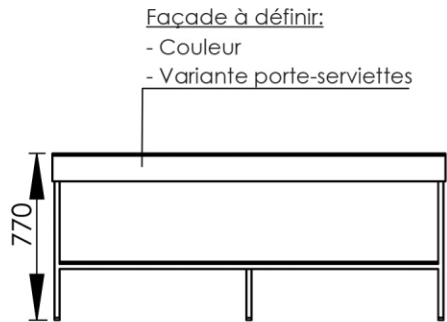

- GB** Vanity unit 180 x 50cm - Finish Supreme Gold & Kos White
- FR** Meuble vasque 180 x 50cm - Finition Supreme Gold & Blanc Kos
- DE** Waschtischmöbel 180 x 50cm - Endfertigung Supreme Gold & Weiss Kos
- ES** Mueble para lavabo 180 x 50cm - Acabados Supreme Gold & Blanco Kos
- RU** Столешница под раковину 180 x 50cm - Конечная обработка Супрем Голд & Белый Кос
- NL** Wastafelmeubel 180 x 50cm - Uitvoering Supreme Goud & Wit Kos

- Dimensions (Width x Depth x Height)
- Dimensions (Largeur x Profondeur x Hauteur)**
- Abmessungen (Breite x Tiefe x Höhe)
- Dimensiones (Anchura x Profundidad x Altura)**
- Размеры (Ширина x Глубина x Высота)
- Afmetingen (Breedte x Diepte x Hoogte)**

1800 x 500 x 770 mm
70.87 x 19.69 x 30.31 inches

Features

- Installation type: To stand
- Drilling plan: To be defined at the order
- Customizable Tray Color: Kos White / Ingo Black / Arizona Beige / London Gray / Commodore Green / Jaipur Red / Antrim Gray / Brome Gray (other finish on request)
- Customizable structure color: Matt black / Matt white / Supreme Gold / Timeless Rust (other finish on request)
- Possibility of installation of basin: Yes
- Possibility of installation of faucets: Yes
- Possibility of installing accessories: Yes
- Surface type: Nanotechnology composite
- Touch type: Silky
- Color type: Deep and intense
- Reflectivity: Low, extremely matte surface
- Waterproof: Yes
- Antistatic: Yes
- Anti-fingerprint: Yes
- Light resistance: Yes
- Mold resistance: Yes
- Impact resistance: Yes
- Scratch and abrasion resistance: Yes
- Resistance to dry heat: Yes
- Resistance to solvents and household products: Yes
- Enhanced antibacterial properties: Yes
- Visible screws: No
- Comes assembled: Yes
- Possibility of wall mounting: Yes
- Wall reinforcement to be provided for installation: No
- Complements: Screws and dowels included