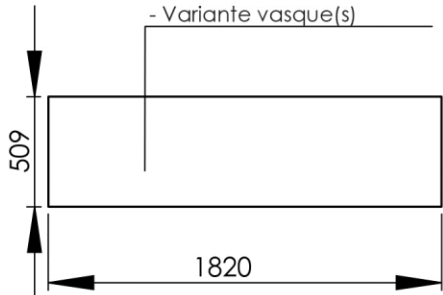

- GB** Vanity unit 180 x 50cm - Finish Matt white & Kos White
- FR** Meuble vasque 180 x 50cm - Finition Blanc mat & Blanc Kos
- DE** Waschtischmöbel 180 x 50cm - Endfertigung Mattweiss & Weiss Kos
- ES** Mueble para lavabo 180 x 50cm - Acabados Blanco mate & Blanco Kos
- RU** Столешница под раковину 180 x 50cm - Конечная обработка Белый матовый & Белый Кос
- NL** Wastafelmeubel 180 x 50cm - Uitvoering Wit mat & Wit Kos

Façade à définir:

- Couleur
- Variante porte-serviettes

Plateau supérieur à définir :

- Couleur
- Variante vasque(s)

1800 x 500 x 770 mm

70.87 x 19.69 x 30.31 inches

Dimensions (Width x Depth x Height)

Dimensions (Largeur x Profondeur x Hauteur)

Abmessungen (Breite x Tiefe x Höhe)

Dimensiones (Anchura x Profundidad x Altura)

Размеры (Ширина x Глубина x Высота)

Afmetingen (Breedte x Diepte x Hoogte)

**GB** Features

- Installation type: To stand
- Drilling plan: To be defined at the order
- Customizable Tray Color: Kos White / Ingo Black / Arizona Beige / London Gray / Commodore Green / Jaipur Red / Antrim Gray / Brome Gray (other finish on request)
- Customizable structure color: Matt black / Matt white / Supreme Gold / Timeless Rust (other finish on request)
- Possibility of installation of basin: Yes
- Possibility of installation of faucets: Yes
- Possibility of installing accessories: Yes
- Surface type: Nanotechnology composite
- Touch type: Silky
- Color type: Deep and intense
- Reflectivity: Low, extremely matte surface
- Waterproof: Yes
- Antistatic: Yes
- Anti-fingerprint: Yes
- Light resistance: Yes
- Mold resistance: Yes
- Impact resistance: Yes
- Scratch and abrasion resistance: Yes
- Resistance to dry heat: Yes
- Resistance to solvents and household products: Yes
- Enhanced antibacterial properties: Yes
- Visible screws: No
- Comes assembled: Yes
- Possibility of wall mounting: Yes
- Wall reinforcement to be provided for installation: No
- Complements: Screws and dowels included