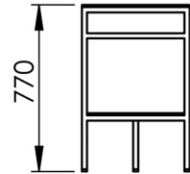

- GB** Vanity unit 180 x 50cm - Finish Timeless Rust & Kos White
- FR** Meuble vasque 180 x 50cm - Finition Timeless Rust & Blanc Kos
- DE** Waschtischmöbel 180 x 50cm - Endfertigung Timeless Rust & Weiss Kos
- ES** Mueble para lavabo 180 x 50cm - Acabados Timeless Rust & Blanco Kos
- RU** Столешница под раковину 180 x 50cm - Конечная обработка Таймлес Раст & Белый Кос
- NL** Wastafelmeubel 180 x 50cm - Uitvoering Timeless Roest & Wit Kos

Plateau supérieur à définir :

- Couleur
- Variante vasque(s)

1800 x 500 x 770 mm

70.87 x 19.69 x 30.31 inches

Dimensions (Width x Depth x Height)

Dimensions (Largeur x Profondeur x Hauteur)

Abmessungen (Breite x Tiefe x Höhe)

Dimensiones (Anchura x Profundidad x Altura)

Размеры (Ширина x Глубина x Высота)

Afmetingen (Breedte x Diepte x Hoogte)

Features

Installation type: To stand
 Drilling plan: To be defined at the order
 Customizable Tray Color: Kos White / Ingo Black / Arizona Beige / London Gray / Commodore Green / Jaipur Red / Antrim Gray / Brome Gray (other finish on request)
 Customizable structure color: Matt black / Matt white / Supreme Gold / Timeless Rust (other finish on request)
 Possibility of installation of basin: Yes
 Possibility of installation of faucets: Yes
 Possibility of installing accessories: Yes
 Surface type: Nanotechnology composite
 Touch type: Silky
 Color type: Deep and intense
 Reflectivity: Low, extremely matte surface
 Waterproof: Yes
 Antistatic: Yes
 Anti-fingerprint: Yes
 Light resistance: Yes
 Mold resistance: Yes
 Impact resistance: Yes
 Scratch and abrasion resistance: Yes
 Resistance to dry heat: Yes
 Resistance to solvents and household products: Yes
 Enhanced antibacterial properties: Yes
 Visible screws: No
 Comes assembled: Yes
 Possibility of wall mounting: Yes
 Wall reinforcement to be provided for installation: No
 Complements: Screws and dowels included