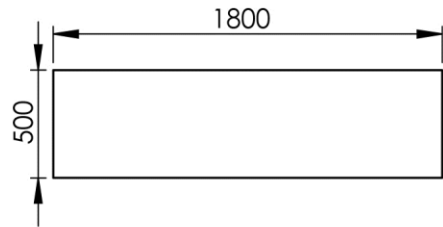

- GB** Vanity unit 180 x 50cm - Finish Timeless Rust & Kos White
- FR** Meuble vasque 180 x 50cm - Finition Timeless Rust & Blanc Kos
- DE** Waschtischmöbel 180 x 50cm - Endfertigung Timeless Rust & Weiss Kos
- ES** Mueble para lavabo 180 x 50cm - Acabados Timeless Rust & Blanco Kos
- RU** Столешница под раковину 180 x 50cm - Конечная обработка Таймлес Раст & Белый Кос
- NL** Wastafelmeubel 180 x 50cm - Uitvoering Timeless Roest & Wit Kos

Plateau supérieur à définir :

- Couleur
- Variante vasque(s)

1800 x 500 x 770 mm

70.87 x 19.69 x 30.31 inches

Dimensions (Width x Depth x Height)

Dimensions (Largeur x Profondeur x Hauteur)

Abmessungen (Breite x Tiefe x Höhe)

Dimensiones (Anchura x Profundidad x Altura)

Размеры (Ширина x Глубина x Высота)

Afmetingen (Breedte x Diepte x Hoogte)

Features

Installation type: To stand
 Drilling plan: To be defined at the order
 Customizable Tray Color: Kos White / Ingo Black / Arizona Beige / London Gray / Commodore Green / Jaipur Red / Antrim Gray / Brome Gray (other finish on request)
 Customizable structure color: Matt black / Matt white / Supreme Gold / Timeless Rust (other finish on request)
 Possibility of installation of basin: Yes
 Possibility of installation of faucets: Yes
 Possibility of installing accessories: Yes
 Surface type: Nanotechnology composite
 Touch type: Silky
 Color type: Deep and intense
 Reflectivity: Low, extremely matte surface
 Waterproof: Yes
 Antistatic: Yes
 Anti-fingerprint: Yes
 Light resistance: Yes
 Mold resistance: Yes
 Impact resistance: Yes
 Scratch and abrasion resistance: Yes
 Resistance to dry heat: Yes
 Resistance to solvents and household products: Yes
 Enhanced antibacterial properties: Yes
 Visible screws: No
 Comes assembled: Yes
 Possibility of wall mounting: Yes
 Wall reinforcement to be provided for installation: No
 Complements: Screws and dowels included