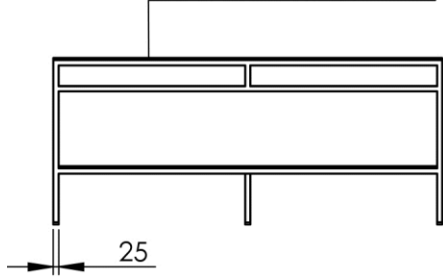

- GB** Vanity unit 180 x 50cm - Finish Timeless Rust & Kos White
- FR** Meuble vasque 180 x 50cm - Finition Timeless Rust & Blanc Kos
- DE** Waschtischmöbel 180 x 50cm - Endfertigung Timeless Rust & Weiss Kos
- ES** Mueble para lavabo 180 x 50cm - Acabados Timeless Rust & Blanco Kos
- RU** Столешница под раковину 180 x 50cm - Конечная обработка Таймлес Раст & Белый Кос
- NL** Wastafelmeubel 180 x 50cm - Uitvoering Timeless Roest & Wit Kos

Plateau supérieur à définir :

- Couleur
- Variante vasque(s)

1800 x 500 x 770 mm

70.87 x 19.69 x 30.31 inches

Dimensions (Width x Depth x Height)

Dimensions (Largeur x Profondeur x Hauteur)

Abmessungen (Breite x Tiefe x Höhe)

Dimensiones (Anchura x Profundidad x Altura)

Размеры (Ширина x Глубина x Высота)

Afmetingen (Breedte x Diepte x Hoogte)

Features

Installation type: To stand
 Drilling plan: To be defined at the order
 Customizable Tray Color: Kos White / Ingo Black / Arizona Beige / London Gray / Commodore Green / Jaipur Red / Antrim Gray / Brome Gray (other finish on request)
 Customizable structure color: Matt black / Matt white / Supreme Gold / Timeless Rust (other finish on request)
 Possibility of installation of basin: Yes
 Possibility of installation of faucets: Yes
 Possibility of installing accessories: Yes
 Surface type: Nanotechnology composite
 Touch type: Silky
 Color type: Deep and intense
 Reflectivity: Low, extremely matte surface
 Waterproof: Yes
 Antistatic: Yes
 Anti-fingerprint: Yes
 Light resistance: Yes
 Mold resistance: Yes
 Impact resistance: Yes
 Scratch and abrasion resistance: Yes
 Resistance to dry heat: Yes
 Resistance to solvents and household products: Yes
 Enhanced antibacterial properties: Yes
 Visible screws: No
 Comes assembled: Yes
 Possibility of wall mounting: Yes
 Wall reinforcement to be provided for installation: No
 Complements: Screws and dowels included