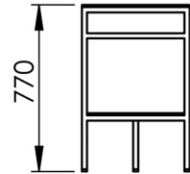

- GB** Vanity unit 180 x 50cm - Finish Supreme Gold & Kos White
- FR** Meuble vasque 180 x 50cm - Finition Supreme Gold & Blanc Kos
- DE** Waschtischmöbel 180 x 50cm - Endfertigung Supreme Gold & Weiss Kos
- ES** Mueble para lavabo 180 x 50cm - Acabados Supreme Gold & Blanco Kos
- RU** Столешница под раковину 180 x 50cm - Конечная обработка Супрем Голд & Белый Кос
- NL** Wastafelmeubel 180 x 50cm - Uitvoering Supreme Goud & Wit Kos

Plateau supérieur à définir :

- Couleur
- Variante vasque(s)

1800 x 500 x 770 mm

70.87 x 19.69 x 30.31 inches

Dimensions (Width x Depth x Height)

Dimensions (Largeur x Profondeur x Hauteur)

Abmessungen (Breite x Tiefe x Höhe)

Dimensiones (Anchura x Profundidad x Altura)

Размеры (Ширина x Глубина x Высота)

Afmetingen (Breedte x Diepte x Hoogte)

Features

- Installation type: To stand
- Drilling plan: To be defined at the order
- Customizable Tray Color: Kos White / Ingo Black / Arizona Beige / London Gray / Commodore Green / Jaipur Red / Antrim Gray / Brome Gray (other finish on request)
- Customizable structure color: Matt black / Matt white / Supreme Gold / Timeless Rust (other finish on request)
- Possibility of installation of basin: Yes
- Possibility of installation of faucets: Yes
- Possibility of installing accessories: Yes
- Surface type: Nanotechnology composite
- Touch type: Silky
- Color type: Deep and intense
- Reflectivity: Low, extremely matte surface
- Waterproof: Yes
- Antistatic: Yes
- Anti-fingerprint: Yes
- Light resistance: Yes
- Mold resistance: Yes
- Impact resistance: Yes
- Scratch and abrasion resistance: Yes
- Resistance to dry heat: Yes
- Resistance to solvents and household products: Yes
- Enhanced antibacterial properties: Yes
- Visible screws: No
- Comes assembled: Yes
- Possibility of wall mounting: Yes
- Wall reinforcement to be provided for installation: No
- Complements: Screws and dowels included