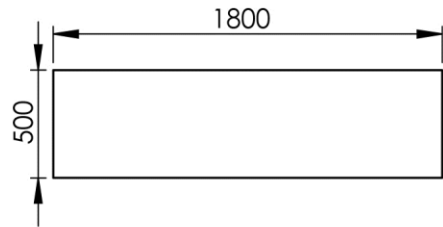

- GB** Vanity unit 180 x 50cm - Finish Supreme Gold & Kos White
- FR** Meuble vasque 180 x 50cm - Finition Supreme Gold & Blanc Kos
- DE** Waschtischmöbel 180 x 50cm - Endfertigung Supreme Gold & Weiss Kos
- ES** Mueble para lavabo 180 x 50cm - Acabados Supreme Gold & Blanco Kos
- RU** Столешница под раковину 180 x 50cm - Конечная обработка Супрем Голд & Белый Кос
- NL** Wastafelmeubel 180 x 50cm - Uitvoering Supreme Goud & Wit Kos

Plateau supérieur à définir :

- Couleur
- Variante vasque(s)

1800 x 500 x 770 mm

70.87 x 19.69 x 30.31 inches

Dimensions (Width x Depth x Height)

Dimensions (Largeur x Profondeur x Hauteur)

Abmessungen (Breite x Tiefe x Höhe)

Dimensiones (Anchura x Profundidad x Altura)

Размеры (Ширина x Глубина x Высота)

Afmetingen (Breedte x Diepte x Hoogte)

Features

- Installation type: To stand
- Drilling plan: To be defined at the order
- Customizable Tray Color: Kos White / Ingo Black / Arizona Beige / London Gray / Commodore Green / Jaipur Red / Antrim Gray / Brome Gray (other finish on request)
- Customizable structure color: Matt black / Matt white / Supreme Gold / Timeless Rust (other finish on request)
- Possibility of installation of basin: Yes
- Possibility of installation of faucets: Yes
- Possibility of installing accessories: Yes
- Surface type: Nanotechnology composite
- Touch type: Silky
- Color type: Deep and intense
- Reflectivity: Low, extremely matte surface
- Waterproof: Yes
- Antistatic: Yes
- Anti-fingerprint: Yes
- Light resistance: Yes
- Mold resistance: Yes
- Impact resistance: Yes
- Scratch and abrasion resistance: Yes
- Resistance to dry heat: Yes
- Resistance to solvents and household products: Yes
- Enhanced antibacterial properties: Yes
- Visible screws: No
- Comes assembled: Yes
- Possibility of wall mounting: Yes
- Wall reinforcement to be provided for installation: No
- Complements: Screws and dowels included