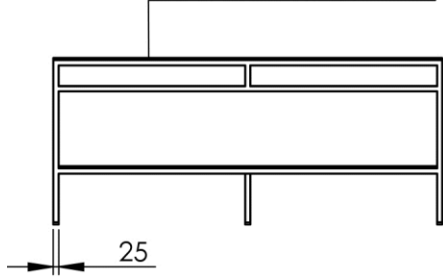

- GB** Vanity unit 180 x 50cm - Finish Supreme Gold & Kos White
- FR** Meuble vasque 180 x 50cm - Finition Supreme Gold & Blanc Kos
- DE** Waschtischmöbel 180 x 50cm - Endfertigung Supreme Gold & Weiss Kos
- ES** Mueble para lavabo 180 x 50cm - Acabados Supreme Gold & Blanco Kos
- RU** Столешница под раковину 180 x 50cm - Конечная обработка Супрем Голд & Белый Кос
- NL** Wastafelmeubel 180 x 50cm - Uitvoering Supreme Goud & Wit Kos

Plateau supérieur à définir :

- Couleur
- Variante vasque(s)

1800 x 500 x 770 mm

70.87 x 19.69 x 30.31 inches

Dimensions (Width x Depth x Height)

Dimensions (Largeur x Profondeur x Hauteur)

Abmessungen (Breite x Tiefe x Höhe)

Dimensiones (Anchura x Profundidad x Altura)

Размеры (Ширина x Глубина x Высота)

Afmetingen (Breedte x Diepte x Hoogte)

Features

- Installation type: To stand
- Drilling plan: To be defined at the order
- Customizable Tray Color: Kos White / Ingo Black / Arizona Beige / London Gray / Commodore Green / Jaipur Red / Antrim Gray / Brome Gray (other finish on request)
- Customizable structure color: Matt black / Matt white / Supreme Gold / Timeless Rust (other finish on request)
- Possibility of installation of basin: Yes
- Possibility of installation of faucets: Yes
- Possibility of installing accessories: Yes
- Surface type: Nanotechnology composite
- Touch type: Silky
- Color type: Deep and intense
- Reflectivity: Low, extremely matte surface
- Waterproof: Yes
- Antistatic: Yes
- Anti-fingerprint: Yes
- Light resistance: Yes
- Mold resistance: Yes
- Impact resistance: Yes
- Scratch and abrasion resistance: Yes
- Resistance to dry heat: Yes
- Resistance to solvents and household products: Yes
- Enhanced antibacterial properties: Yes
- Visible screws: No
- Comes assembled: Yes
- Possibility of wall mounting: Yes
- Wall reinforcement to be provided for installation: No
- Complements: Screws and dowels included