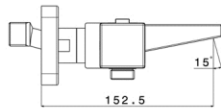

Dimensions (Width x Depth x Height)

Dimensions (Largeur x Profondeur x Hauteur)

Abmessungen (Breite x Tiefe x Höhe)

Dimensiones (Anchura x Profundidad x Altura)

Размеры (Ширина x Глубина x Высота)

Afmetingen (Breedte x Diepte x Hoogte)

263 x 160 x 70 mm

10.35 x 6.3 x 2.76 inches

GB Features

Mixing valve type: Thermostatic for bath / shower
 System: 2 ways
 Inverter: Integrated with faucets
 Valve material: Brass
 Mechanism: Thermostatic cartridge
 Water saving: 50% (ECOstop function)
 Thermostatic cold body: Yes (PROtherm technology)
 Security 38 ° C: Yes (SECUREstop button)
 Cartridge mounting / dismantling system: Yes (EASYSsystem maintenance)
 Nozzle type: Cascade
 Type of mousseur: None
 Shower and hose kit: No
 Shower holder: No
 Accessory integrated into the faucet: No
 Wall installation: Yes
 Drilling type: 2 holes
 Connection dimension: G 1/2 " (15-21mm)
 Mounting kit: Included
 Flow (L/min) - 3 bar pressure: 20.3 (shower head) - 19.5 (hand shower)