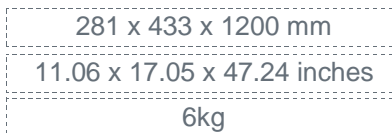

Dimensions (Width x Depth x Height)

Dimensions (Largeur x Profondeur x Hauteur)

Abmessungen (Breite x Tiefe x Höhe)

Dimensiones (Anchura x Profundidad x Altura)

Размеры (Ширина x Глубина x Высота)

Afmetingen (Breedte x Diepte x Hoogte)

Features

- Mixing valve type: Thermostatic
- System: 2 ways
- Inverter: Integrated with faucets
- Valve material: Brass
- Mechanism: Thermostatic cartridge
- Water saving: 50% (ECOstop function)
- Thermostatic cold body: Yes (PROtherm technology)
- Security 38 ° C: Yes (SECUREstop button)
- Cartridge mounting / dismounting system: Yes (EASYsystem maintenance)
- Column tube size: Ø25mm
- Ability to cross the column tube: Yes
- Size of the shower head: Ø200mm
- Shower head material: Brass
- Adjustable shower head: yes
- Jet type: Rain
- Anti-limescale pimples: Yes
- Dimension of the shower: 30 x 70cm
- Shower holder: integrated in the tube and adjustable in height
- Shower head material: ABS
- Jet type: Rain
- Anti-limescale pimples: Yes
- Hose type: Smooth and antibacterial
- Specificity of the hose: Antitorsion
- Accessory integrated into the faucet: No
- Fixing: 3 points
- Connection dimension: G 1/2 " (15-21mm)
- Mounting kit: Included
- Flow (L/min) - 3 bar pressure: 14.0 (shower head) - 11.3 (hand shower)