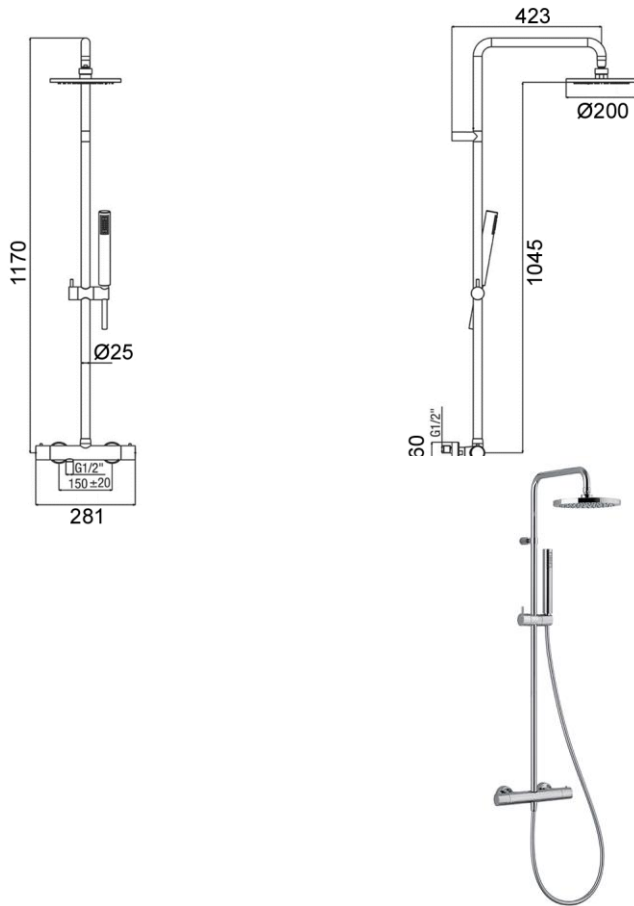

- **GB** Thermostatic shower column - Finish Chrome
- **FR** Colonne de douche thermostatique - Finition Chrome
- **DE** Duschkolonne mit thermostatischer Mischbatterie - Endfertigung Chrom
- **ES** Columna de ducha con un mezclador termostático - Acabados Cromo
- **RU** Вертикальный душ термостатический - Конечная обработка Хром
- **NL** Thermostatische douchekolom - Uitvoering Chroom

Dimensions (Width x Depth x Height)

Dimensions (Largeur x Profondeur x Hauteur)

Abmessungen (Breite x Tiefe x Höhe)

Dimensiones (Anchura x Profundidad x Altura)

Размеры (Ширина x Глубина x Высота)

Afmetingen (Breedte x Diepte x Hoogte)

Features

- Mixing valve type: Thermostatic
- System: 2 ways
- Inverter: Integrated with faucets
- Valve material: Brass
- Mechanism: Thermostatic cartridge
- Water saving: 50% (ECOstop function)
- Thermostatic cold body: Yes (PROtherm technology)
- Security 38 ° C: Yes (SECUREstop button)
- Cartridge mounting / dismounting system: Yes (EASYsystem maintenance)
- Column tube size: Ø25mm
- Ability to cross the column tube: Yes
- Size of the shower head: Ø200mm
- Shower head material: Brass
- Adjustable shower head: yes
- Jet type: Rain
- Anti-limescale pimples: Yes
- Dimension of the shower: 30 x 70cm
- Shower holder: integrated in the tube and adjustable in height
- Shower head material: ABS
- Jet type: Rain
- Anti-limescale pimples: Yes
- Hose type: Smooth and antibacterial
- Specificity of the hose: Antitorsion
- Accessory integrated into the faucet: No
- Fixing: 3 points
- Connection dimension: G 1/2 " (15-21mm)
- Mounting kit: Included
- Flow (L/min) - 3 bar pressure: 14.0 (shower head) - 11.3 (hand shower)

Materials

Metal and ABS