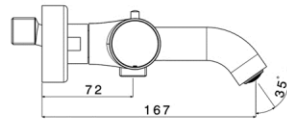

Dimensions (Width x Depth x Height)

Dimensions (Largeur x Profondeur x Hauteur)

Abmessungen (Breite x Tiefe x Höhe)

Dimensiones (Anchura x Profundidad x Altura)

Размеры (Ширина x Глубина x Высота)

Afmetingen (Breedte x Diepte x Hoogte)

282 x 176 x 60 mm

11.1 x 6.93 x 2.36 inches

2.4kg

GB Features

Mixing valve type: Thermostatic for bath / shower
 System: 2 ways
 Inverter: Integrated with faucets
 Valve material: Brass
 Mechanism: Thermostatic cartridge
 Water saving: 50% (ECOstop function)
 Thermostatic cold body: Yes (PROtherm technology)
 Security 38 ° C: Yes (SECUREstop button)
 Cartridge mounting / dismantling system: Yes (EASYSsystem maintenance)
 Spout type: Fixed
 Type of mousseur: Standard
 Shower and hose kit: No
 Shower holder: No
 Accessory integrated into the faucet: No
 Wall installation: Yes
 Drilling type: 2 holes
 Connection dimension: G 1/2 " (15-21mm)
 Mounting kit: Included
 Flow (L/min) - 3 bar pressure: 20.8 (bath) - 14.3 (hand shower)