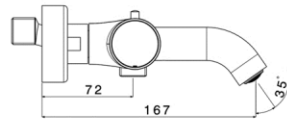

Dimensions (Width x Depth x Height)

Dimensions (Largeur x Profondeur x Hauteur)

Abmessungen (Breite x Tiefe x Höhe)

Dimensiones (Anchura x Profundidad x Altura)

Размеры (Ширина x Глубина x Высота)

Afmetingen (Breedte x Diepte x Hoogte)

282 x 176 x 60 mm

11.1 x 6.93 x 2.36 inches

GB Features

Mixing valve type: Thermostatic for bath / shower
 System: 2 ways
 Inverter: Integrated with faucets
 Valve material: Brass
 Mechanism: Thermostatic cartridge
 Water saving: 50% (ECOstop function)
 Thermostatic cold body: Yes (PROtherm technology)
 Security 38 ° C: Yes (SECUREstop button)
 Cartridge mounting / dismantling system: Yes (EASYSsystem maintenance)
 Spout type: Fixed
 Type of mousseur: Standard
 Shower and hose kit: No
 Shower holder: No
 Accessory integrated into the faucet: No
 Wall installation: Yes
 Drilling type: 2 holes
 Connection dimension: G 1/2 " (15-21mm)
 Mounting kit: Included
 Flow (L/min) - 3 bar pressure: 20.8 (bath) - 14.3 (hand shower)