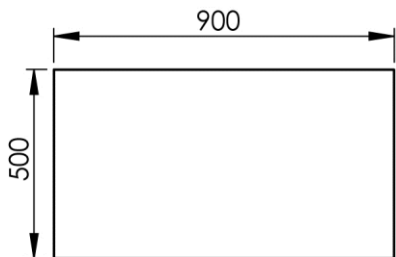

- GB** Hanging vanity unit 90 x 50cm - Finish Timeless Rust & Kos White
- FR** Meuble vasque suspendu 90 x 50cm - Finition Timeless Rust & Blanc Kos
- DE** Waschtischmöbel zum Hängen 90 x 50cm - Endfertigung Timeless Rust & Weiss Kos
- ES** Mueble para lavabo suspendido 90 x 50cm - Acabados Timeless Rust & Blanco Kos
- RU** Столешница для раковины подвесная 90 x 50см - Конечная обработка Таймлес Раст & Белый Кос
- NL** Hangend wastafelmeubel 90 x 50cm - Uitvoering Timeless Roest & Wit Kos

Plateau supérieur à définir :

- Couleur
- Variante vasque(s)

Dimensions (Width x Depth x Height)

Dimensions (Largeur x Profondeur x Hauteur)

Abmessungen (Breite x Tiefe x Höhe)

Dimensiones (Anchura x Profundidad x Altura)

Размеры (Ширина x Глубина x Высота)

Afmetingen (Breedte x Diepte x Hoogte)

900 x 500 x 535 mm

35.43 x 19.69 x 21.06 inches

17.9759kg

Features

Installation type: To hang
 Drilling plan: To be defined at the order
 Customizable Tray Color: Kos White / Ingo Black / Arizona Beige / London Gray / Commodore Green / Jaipur Red / Antrim Gray / Brome Gray (other finish on request)
 Customizable structure color: Matt black / Matt white / Supreme Gold / Timeless Rust (other finish on request)
 Possibility of installation of basin: Yes
 Possibility of installation of faucets: Yes
 Possibility of installing accessories: Yes
 Surface type: Nanotechnology composite
 Touch type: Silky
 Color type: Deep and intense
 Reflectivity: Low, extremely matte surface
 Waterproof: Yes
 Antistatic: Yes
 Anti-fingerprint: Yes
 Light resistance: Yes
 Mold resistance: Yes
 Impact resistance: Yes
 Scratch and abrasion resistance: Yes
 Resistance to dry heat: Yes
 Resistance to solvents and household products: Yes
 Enhanced antibacterial properties: Yes
 Visible screws: No
 Comes assembled: Yes
 Possibility of wall mounting: Yes
 Wall reinforcement to be provided for installation: No
 Complements: Screws and dowels included