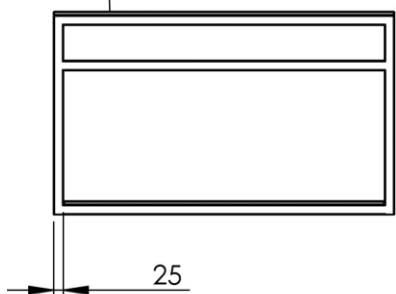

- GB** Hanging vanity unit 90 x 50cm - Finish Timeless Rust & Kos White
- FR** Meuble vasque suspendu 90 x 50cm - Finition Timeless Rust & Blanc Kos
- DE** Waschtischmöbel zum Hängen 90 x 50cm - Endfertigung Timeless Rust & Weiss Kos
- ES** Mueble para lavabo suspendido 90 x 50cm - Acabados Timeless Rust & Blanco Kos
- RU** Столешница для раковины подвесная 90 x 50см - Конечная обработка Таймлес Раст & Белый Кос
- NL** Hangend wastafelmeubel 90 x 50cm - Uitvoering Timeless Roest & Wit Kos

Plateau supérieur à définir :

- Couleur
- Variante vasque(s)

Dimensions (Width x Depth x Height)

Dimensions (Largeur x Profondeur x Hauteur)

Abmessungen (Breite x Tiefe x Höhe)

Dimensiones (Anchura x Profundidad x Altura)

Размеры (Ширина x Глубина x Высота)

Afmetingen (Breedte x Diepte x Hoogte)

900 x 500 x 535 mm

35.43 x 19.69 x 21.06 inches

17.9759kg

Features

Installation type: To hang
 Drilling plan: To be defined at the order
 Customizable Tray Color: Kos White / Ingo Black / Arizona Beige / London Gray / Commodore Green / Jaipur Red / Antrim Gray / Brome Gray (other finish on request)
 Customizable structure color: Matt black / Matt white / Supreme Gold / Timeless Rust (other finish on request)
 Possibility of installation of basin: Yes
 Possibility of installation of faucets: Yes
 Possibility of installing accessories: Yes
 Surface type: Nanotechnology composite
 Touch type: Silky
 Color type: Deep and intense
 Reflectivity: Low, extremely matte surface
 Waterproof: Yes
 Antistatic: Yes
 Anti-fingerprint: Yes
 Light resistance: Yes
 Mold resistance: Yes
 Impact resistance: Yes
 Scratch and abrasion resistance: Yes
 Resistance to dry heat: Yes
 Resistance to solvents and household products: Yes
 Enhanced antibacterial properties: Yes
 Visible screws: No
 Comes assembled: Yes
 Possibility of wall mounting: Yes
 Wall reinforcement to be provided for installation: No
 Complements: Screws and dowels included