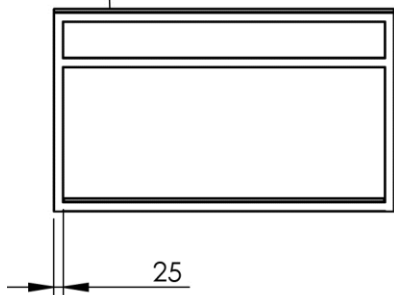

- (GB)** Hanging vanity unit 90 x 50cm - Finish Matt black & Kos White
- (FR)** Meuble vasque suspendu 90 x 50cm - Finition Noir mat & Blanc Kos
- (DE)** Waschtischmöbel zum Hängen 90 x 50cm - Endfertigung Mattschwarz & Weiss Kos
- (ES)** Mueble para lavabo suspendido 90 x 50cm - Acabados Negro mate & Blanco Kos
- (RU)** Столешница для раковины подвесная 90 x 50см - Конечная обработка Матовый черный & Белый Кос
- (NL)** Hangend wastafelmeubel 90 x 50cm - Uitvoering Zwart mat & Wit Kos

Plateau supérieur à définir :

- Couleur
- Variante vasque(s)

Dimensions (Width x Depth x Height)

Dimensions (Largeur x Profondeur x Hauteur)

Abmessungen (Breite x Tiefe x Höhe)

Dimensiones (Anchura x Profundidad x Altura)

Размеры (Ширина x Глубина x Высота)

Afmetingen (Breedte x Diepte x Hoogte)

900 x 500 x 535 mm

35.43 x 19.69 x 21.06 inches

17.9759kg

(GB) Features

- Installation type: To hang
- Drilling plan: To be defined at the order
- Customizable Tray Color: Kos White / Ingo Black / Arizona Beige / London Gray / Commodore Green / Jaipur Red / Antrim Gray / Brome Gray (other finish on request)
- Customizable structure color: Matt black / Matt white / Supreme Gold / Timeless Rust (other finish on request)
- Possibility of installation of basin: Yes
- Possibility of installation of faucets: Yes
- Possibility of installing accessories: Yes
- Surface type: Nanotechnology composite
- Touch type: Silky
- Color type: Deep and intense
- Reflectivity: Low, extremely matte surface
- Waterproof: Yes
- Antistatic: Yes
- Anti-fingerprint: Yes
- Light resistance: Yes
- Mold resistance: Yes
- Impact resistance: Yes
- Scratch and abrasion resistance: Yes
- Resistance to dry heat: Yes
- Resistance to solvents and household products: Yes
- Enhanced antibacterial properties: Yes
- Visible screws: No
- Comes assembled: Yes
- Possibility of wall mounting: Yes
- Wall reinforcement to be provided for installation: No
- Complements: Screws and dowels included