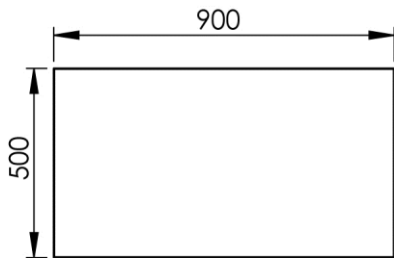

- (GB)** Hanging vanity unit 90 x 50cm - Finish Matt black & Kos White
- (FR)** Meuble vasque suspendu 90 x 50cm - Finition Noir mat & Blanc Kos
- (DE)** Waschtischmöbel zum Hängen 90 x 50cm - Endfertigung Mattschwarz & Weiss Kos
- (ES)** Mueble para lavabo suspendido 90 x 50cm - Acabados Negro mate & Blanco Kos
- (RU)** Столешница для раковины подвесная 90 x 50см - Конечная обработка Матовый черный & Белый Кос
- (NL)** Hangend wastafelmeubel 90 x 50cm - Uitvoering Zwart mat & Wit Kos

Plateau supérieur à définir :

- Couleur
- Variante vasque(s)

Dimensions (Width x Depth x Height)

Dimensions (Largeur x Profondeur x Hauteur)

Abmessungen (Breite x Tiefe x Höhe)

Dimensiones (Anchura x Profundidad x Altura)

Размеры (Ширина x Глубина x Высота)

Afmetingen (Breedte x Diepte x Hoogte)

900 x 500 x 535 mm

35.43 x 19.69 x 21.06 inches

17.9759kg

(GB) Features

- Installation type: To hang
- Drilling plan: To be defined at the order
- Customizable Tray Color: Kos White / Ingo Black / Arizona Beige / London Gray / Commodore Green / Jaipur Red / Antrim Gray / Brome Gray (other finish on request)
- Customizable structure color: Matt black / Matt white / Supreme Gold / Timeless Rust (other finish on request)
- Possibility of installation of basin: Yes
- Possibility of installation of faucets: Yes
- Possibility of installing accessories: Yes
- Surface type: Nanotechnology composite
- Touch type: Silky
- Color type: Deep and intense
- Reflectivity: Low, extremely matte surface
- Waterproof: Yes
- Antistatic: Yes
- Anti-fingerprint: Yes
- Light resistance: Yes
- Mold resistance: Yes
- Impact resistance: Yes
- Scratch and abrasion resistance: Yes
- Resistance to dry heat: Yes
- Resistance to solvents and household products: Yes
- Enhanced antibacterial properties: Yes
- Visible screws: No
- Comes assembled: Yes
- Possibility of wall mounting: Yes
- Wall reinforcement to be provided for installation: No
- Complements: Screws and dowels included