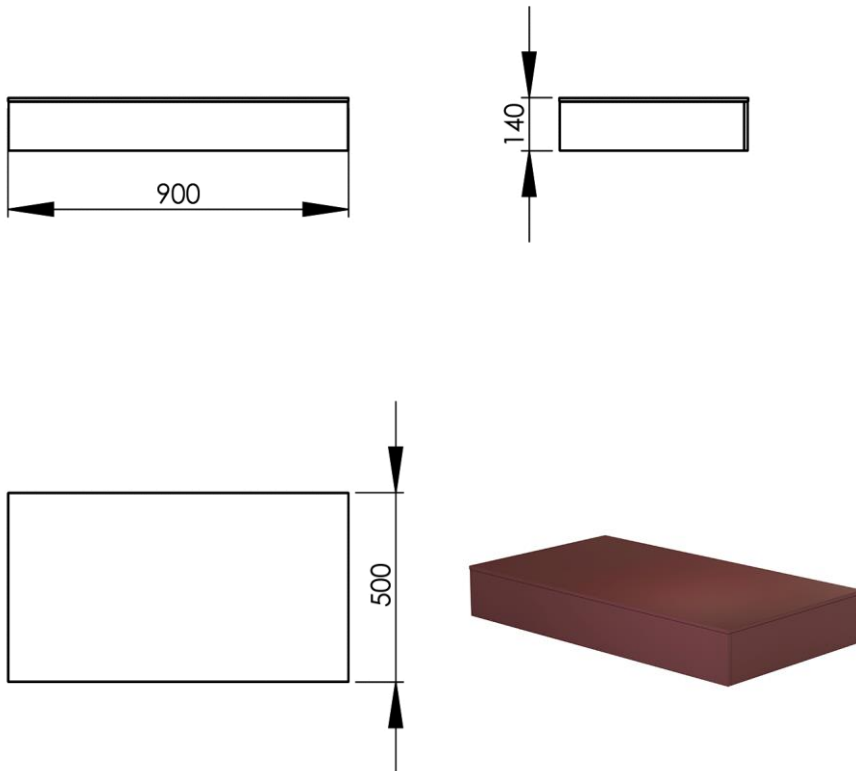

- GB** Hanging washtable 90 x 50cm - Finish Jaipur Red
- FR** Plan vasque suspendu 90 x 50cm - Finition Rouge Jaipur
- DE** Hängewaschtisch 90 x 50cm - Endfertigung Rot Jaipur
- ES** Plan suspendido 90 x 50cm - Acabados Rojo Jaipur
- RU** Столешница для раковины подвесная 90 x 50cm - Конечная обработка Красный Джайпур
- NL** Hangend wastafelmeubel 90 x 50cm - Uitvoering Rood Jaipur

Dimensions (Width x Depth x Height)

Dimensions (Largeur x Profondeur x Hauteur)

Abmessungen (Breite x Tiefe x Höhe)

Dimensiones (Anchura x Profundidad x Altura)

Размеры (Ширина x Глубина x Высота)

Afmetingen (Breedte x Diepte x Hoogte)

900 x 500 x 140 mm

35.43 x 19.69 x 5.51 inches

## Features

Installation Type: Hanging  
 Drilling plan: To be defined at the order  
 Customizable Tray Color: Kos White / Ingo Black / Arizona Beige / London Gray / Commodore Green / Jaipur Red / Antrim Gray / Brome Gray (other finish on request)  
 Possibility of installation of basin: Yes  
 Possibility of installation of faucets: Yes  
 Possibility of installing accessories: Yes  
 Surface type: Nanotechnology composite  
 Touch type: Silky  
 Color type: Deep and intense  
 Reflectivity: Low, extremely matte surface  
 Waterproof: Yes  
 Antistatic: Yes  
 Anti-fingerprint: Yes  
 Light resistance: Yes  
 Mold resistance: Yes  
 Impact resistance: Yes  
 Scratch and abrasion resistance: Yes  
 Resistance to dry heat: Yes  
 Resistance to solvents and household products: Yes  
 Enhanced antibacterial properties: Yes  
 Visible screws: No  
 Comes assembled: Yes  
 Possibility of wall mounting: Yes  
 Wall reinforcement to be provided for installation: Yes  
 Complements: Screws and dowels included