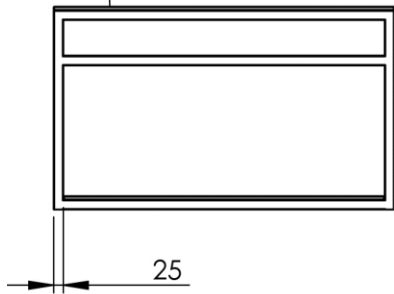

- (GB)** Hanging vanity unit 90 x 50cm - Finish Supreme Gold & Kos White
- (FR)** Meuble vasque suspendu 90 x 50cm - Finition Supreme Gold & Blanc Kos
- (DE)** Waschtischmöbel zum Hängen 90 x 50cm - Endfertigung Supreme Gold & Weiss Kos
- (ES)** Mueble para lavabo suspendido 90 x 50cm - Acabados Supreme Gold & Blanco Kos
- (RU)** Столешница для раковины подвесная 90 x 50см - Конечная обработка Супрем Голд & Белый Кос
- (NL)** Hangend wastafelmeubel 90 x 50cm - Uitvoering Supreme Goud & Wit Kos

Plateau supérieur à définir :

- Couleur
- Variante vasque(s)

Dimensions (Width x Depth x Height)

Dimensions (Largeur x Profondeur x Hauteur)

Abmessungen (Breite x Tiefe x Höhe)

Dimensiones (Anchura x Profundidad x Altura)

Размеры (Ширина x Глубина x Высота)

Afmetingen (Breedte x Diepte x Hoogte)

900 x 500 x 535 mm

35.43 x 19.69 x 21.06 inches

17.9759kg

(GB) Features

- Installation type: To hang
- Drilling plan: To be defined at the order
- Customizable Tray Color: Kos White / Ingo Black / Arizona Beige / London Gray / Commodore Green / Jaipur Red / Antrim Gray / Brome Gray (other finish on request)
- Customizable structure color: Matt black / Matt white / Supreme Gold / Timeless Rust (other finish on request)
- Possibility of installation of basin: Yes
- Possibility of installation of faucets: Yes
- Possibility of installing accessories: Yes
- Surface type: Nanotechnology composite
- Touch type: Silky
- Color type: Deep and intense
- Reflectivity: Low, extremely matte surface
- Waterproof: Yes
- Antistatic: Yes
- Anti-fingerprint: Yes
- Light resistance: Yes
- Mold resistance: Yes
- Impact resistance: Yes
- Scratch and abrasion resistance: Yes
- Resistance to dry heat: Yes
- Resistance to solvents and household products: Yes
- Enhanced antibacterial properties: Yes
- Visible screws: No
- Comes assembled: Yes
- Possibility of wall mounting: Yes
- Wall reinforcement to be provided for installation: No
- Complements: Screws and dowels included