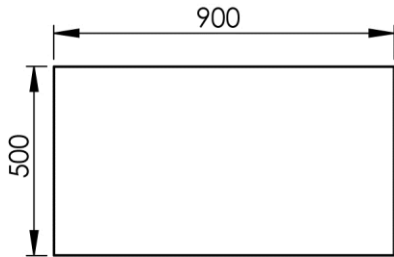

- (GB)** Hanging vanity unit 90 x 50cm - Finish Supreme Gold & Kos White
- (FR)** Meuble vasque suspendu 90 x 50cm - Finition Supreme Gold & Blanc Kos
- (DE)** Waschtischmöbel zum Hängen 90 x 50cm - Endfertigung Supreme Gold & Weiss Kos
- (ES)** Mueble para lavabo suspendido 90 x 50cm - Acabados Supreme Gold & Blanco Kos
- (RU)** Столешница для раковины подвесная 90 x 50см - Конечная обработка Супрем Голд & Белый Кос
- (NL)** Hangend wastafelmeubel 90 x 50cm - Uitvoering Supreme Goud & Wit Kos

Plateau supérieur à définir :

- Couleur
- Variante vasque(s)

Dimensions (Width x Depth x Height)

Dimensions (Largeur x Profondeur x Hauteur)

Abmessungen (Breite x Tiefe x Höhe)

Dimensiones (Anchura x Profundidad x Altura)

Размеры (Ширина x Глубина x Высота)

Afmetingen (Breedte x Diepte x Hoogte)

900 x 500 x 535 mm

35.43 x 19.69 x 21.06 inches

17.9759kg

(GB) Features

- Installation type: To hang
- Drilling plan: To be defined at the order
- Customizable Tray Color: Kos White / Ingo Black / Arizona Beige / London Gray / Commodore Green / Jaipur Red / Antrim Gray / Brome Gray (other finish on request)
- Customizable structure color: Matt black / Matt white / Supreme Gold / Timeless Rust (other finish on request)
- Possibility of installation of basin: Yes
- Possibility of installation of faucets: Yes
- Possibility of installing accessories: Yes
- Surface type: Nanotechnology composite
- Touch type: Silky
- Color type: Deep and intense
- Reflectivity: Low, extremely matte surface
- Waterproof: Yes
- Antistatic: Yes
- Anti-fingerprint: Yes
- Light resistance: Yes
- Mold resistance: Yes
- Impact resistance: Yes
- Scratch and abrasion resistance: Yes
- Resistance to dry heat: Yes
- Resistance to solvents and household products: Yes
- Enhanced antibacterial properties: Yes
- Visible screws: No
- Comes assembled: Yes
- Possibility of wall mounting: Yes
- Wall reinforcement to be provided for installation: No
- Complements: Screws and dowels included