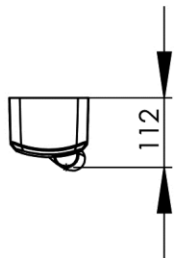

147 x 112 x 550 mm

5.79 x 4.41 x 21.65 inches

2.2kg

Dimensions (Width x Depth x Height)

Dimensions (Largeur x Profondeur x Hauteur)

Abmessungen (Breite x Tiefe x Höhe)

Dimensiones (Anchura x Profundidad x Altura)

Размеры (Ширина x Глубина x Высота)

Afmetingen (Breedte x Diepte x Hoogte)

GB Features

Automatic switching on when removing the handgrip from its holder
 "Cool touch" swivel handgrip
 Extensible hose (up to m 1,20)
 8min automatic safety timer
 Easy wall-mounting without opening
 Protection class: IP34
 fixing screws and washers included
 Safety isolating transformer
 Dual voltage shaver socket 110-120V and 220-240V
 Direct connection to electrical mains (hardwire)
 Wallmounted (without opening the body)
 Class II Volume 2
 Supplied with stainless steel screws an wall plugs