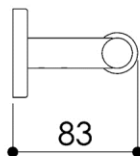

Dimensions (Width x Depth x Height)

Dimensions (Largeur x Profondeur x Hauteur)

Abmessungen (Breite x Tiefe x Höhe)

Dimensiones (Anchura x Profundidad x Altura)

Размеры (Ширина x Глубина x Высота)

Afmetingen (Breedte x Diepte x Hoogte)

165 x 83 x 58 mm

6.5 x 3.27 x 2.28 inches

0.3043kg

GB Features

Monobloc accessory
3 fixing points per support plate, oblong holes
Direct fixing on the wall (no interface between the wall and the accessory)
2 grub screws (theft protection)
No visible screw
Screws and wallplugs included