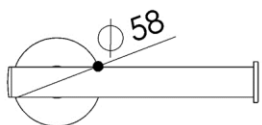

Dimensions (Width x Depth x Height)

Dimensions (Largeur x Profondeur x Hauteur)

Abmessungen (Breite x Tiefe x Höhe)

Dimensiones (Anchura x Profundidad x Altura)

Размеры (Ширина x Глубина x Высота)

Afmetingen (Breedte x Diepte x Hoogte)

165 x 83 x 58 mm

6.5 x 3.27 x 2.28 inches

0.3043kg

GB Features

Monobloc accessory
3 fixing points per support plate, oblong holes
Direct fixing on the wall (no interface between the wall and the accessory)
2 grub screws (theft protection)
No visible screw
Screws and wallplugs included