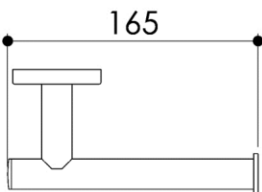

Dimensions (Width x Depth x Height)

Dimensions (Largeur x Profondeur x Hauteur)

Abmessungen (Breite x Tiefe x Höhe)

Dimensiones (Anchura x Profundidad x Altura)

Размеры (Ширина x Глубина x Высота)

Afmetingen (Breedte x Diepte x Hoogte)

165 x 83 x 58 mm

6.5 x 3.27 x 2.28 inches

0.3043kg

GB Features

Monobloc accessory
3 fixing points per support plate, oblong holes
Direct fixing on the wall (no interface between the wall and the accessory)
2 grub screws (theft protection)
No visible screw
Screws and wallplugs included